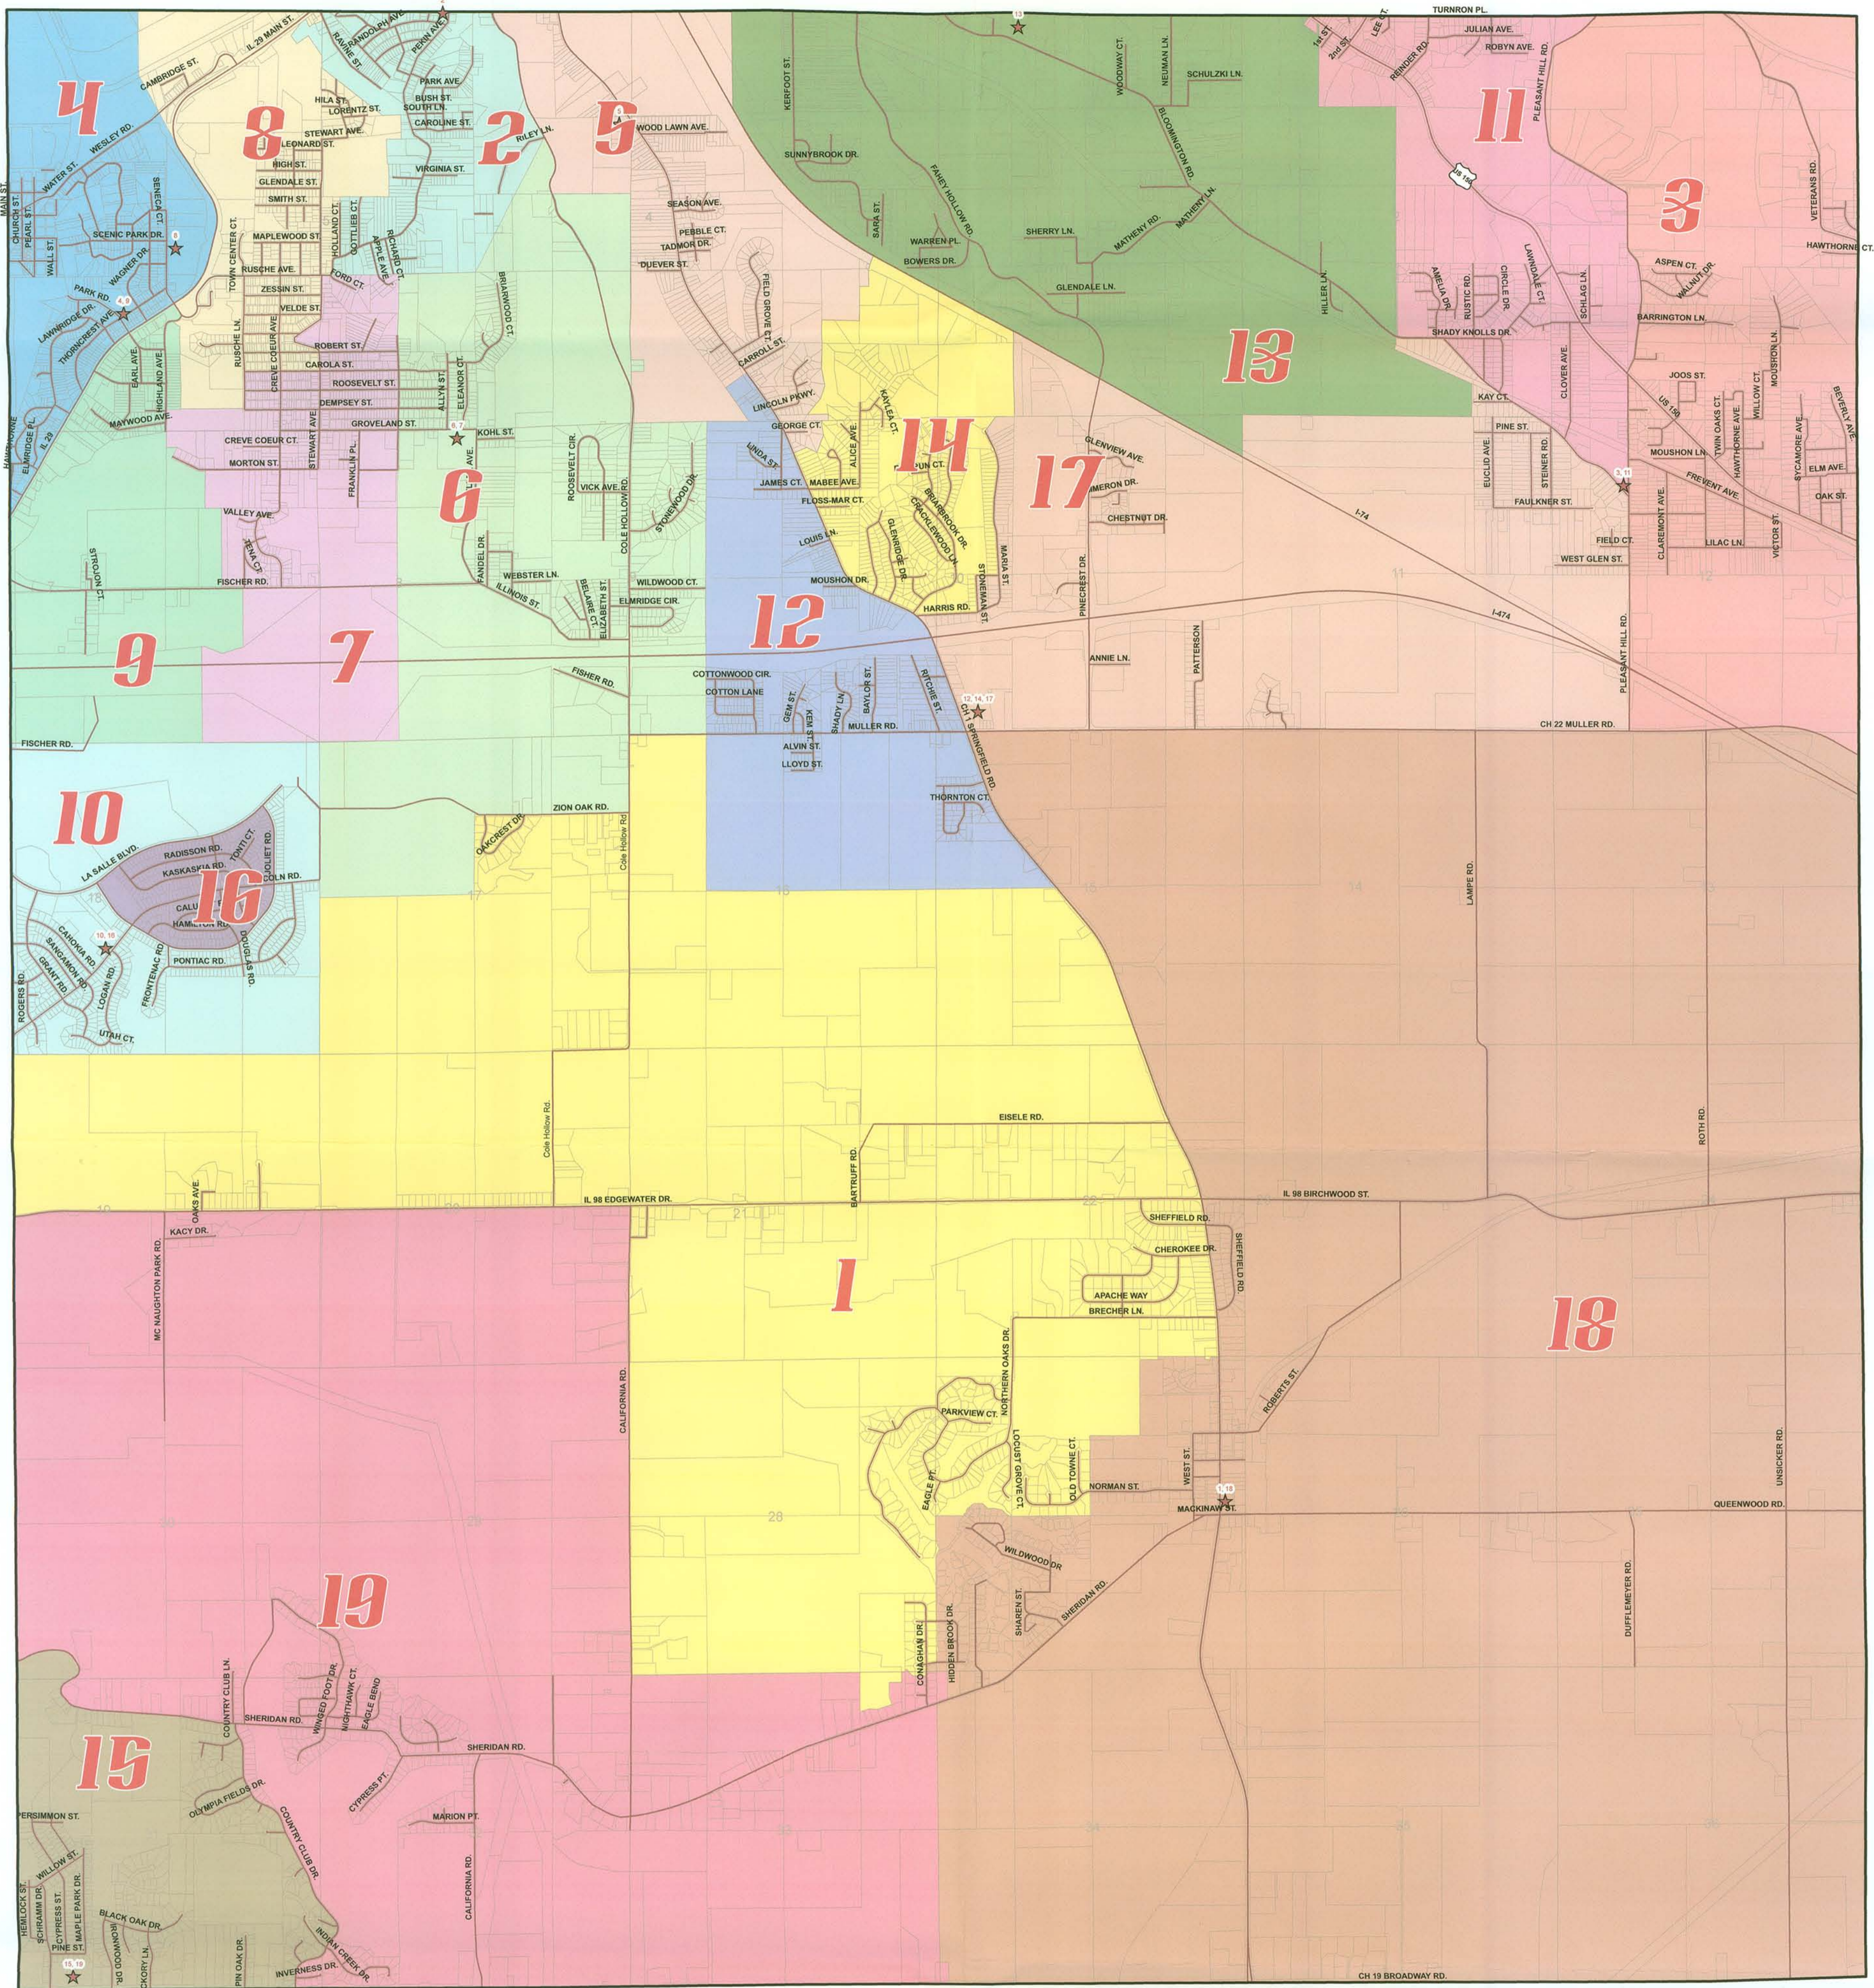

# GROVELAND PRECINCTS

Township 25-North Range 4-West

★ GROVELAND POLLING LOCATIONS

Precinct 1	Groveland Missionary Church 5143 Queenwood Rd., Groveland	Precinct 8	LaSalle School 300 N Highland, Creve Coeur	Precinct 15	Pekin Moose Lodge 2605 Broadway St., Pekin
Precinct 2	East Peoria Historical Society 324 Pekin Ave., East Peoria	Precinct 9	Creve Coeur Water Works 101 Thorncrest, Creve Coeur	Precinct 16	Marquette Heights Council Room 715 Lincoln, Marquette Heights
Precinct 3	Cross Point Church School 304 S Pleasant Hill Rd., EP	Precinct 10	Marquette Heights Council Room 715 Lincoln, Marquette Heights	Precinct 17	U.A.W. Local #947 Hall 3025 Springfield Rd., EP
Precinct 4	Creve Coeur Water Works 101 Thorncrest, Creve Coeur	Precinct 11	Cross Point Church School 304 S Pleasant Hill Rd., EP	Precinct 18	Groveland Missionary Church 5143 Queenwood Rd., Groveland
Precinct 5	The Encounter Church 800 Springfield Rd., East Peoria	Precinct 12	U.A.W. Local #947 Hall 3025 Springfield Rd., EP	Precinct 19	Pekin Moose Lodge 2605 Broadway St., Pekin
Precinct 6	Parkview School 800 Groveland St., Creve Coeur	Precinct 13	Living Love Church 1305 Bloomington Rd., EP		
Precinct 7	Parkview School 800 Groveland St., Creve Coeur	Precinct 14	U.A.W. Local #947 Hall 3025 Springfield Rd., EP		