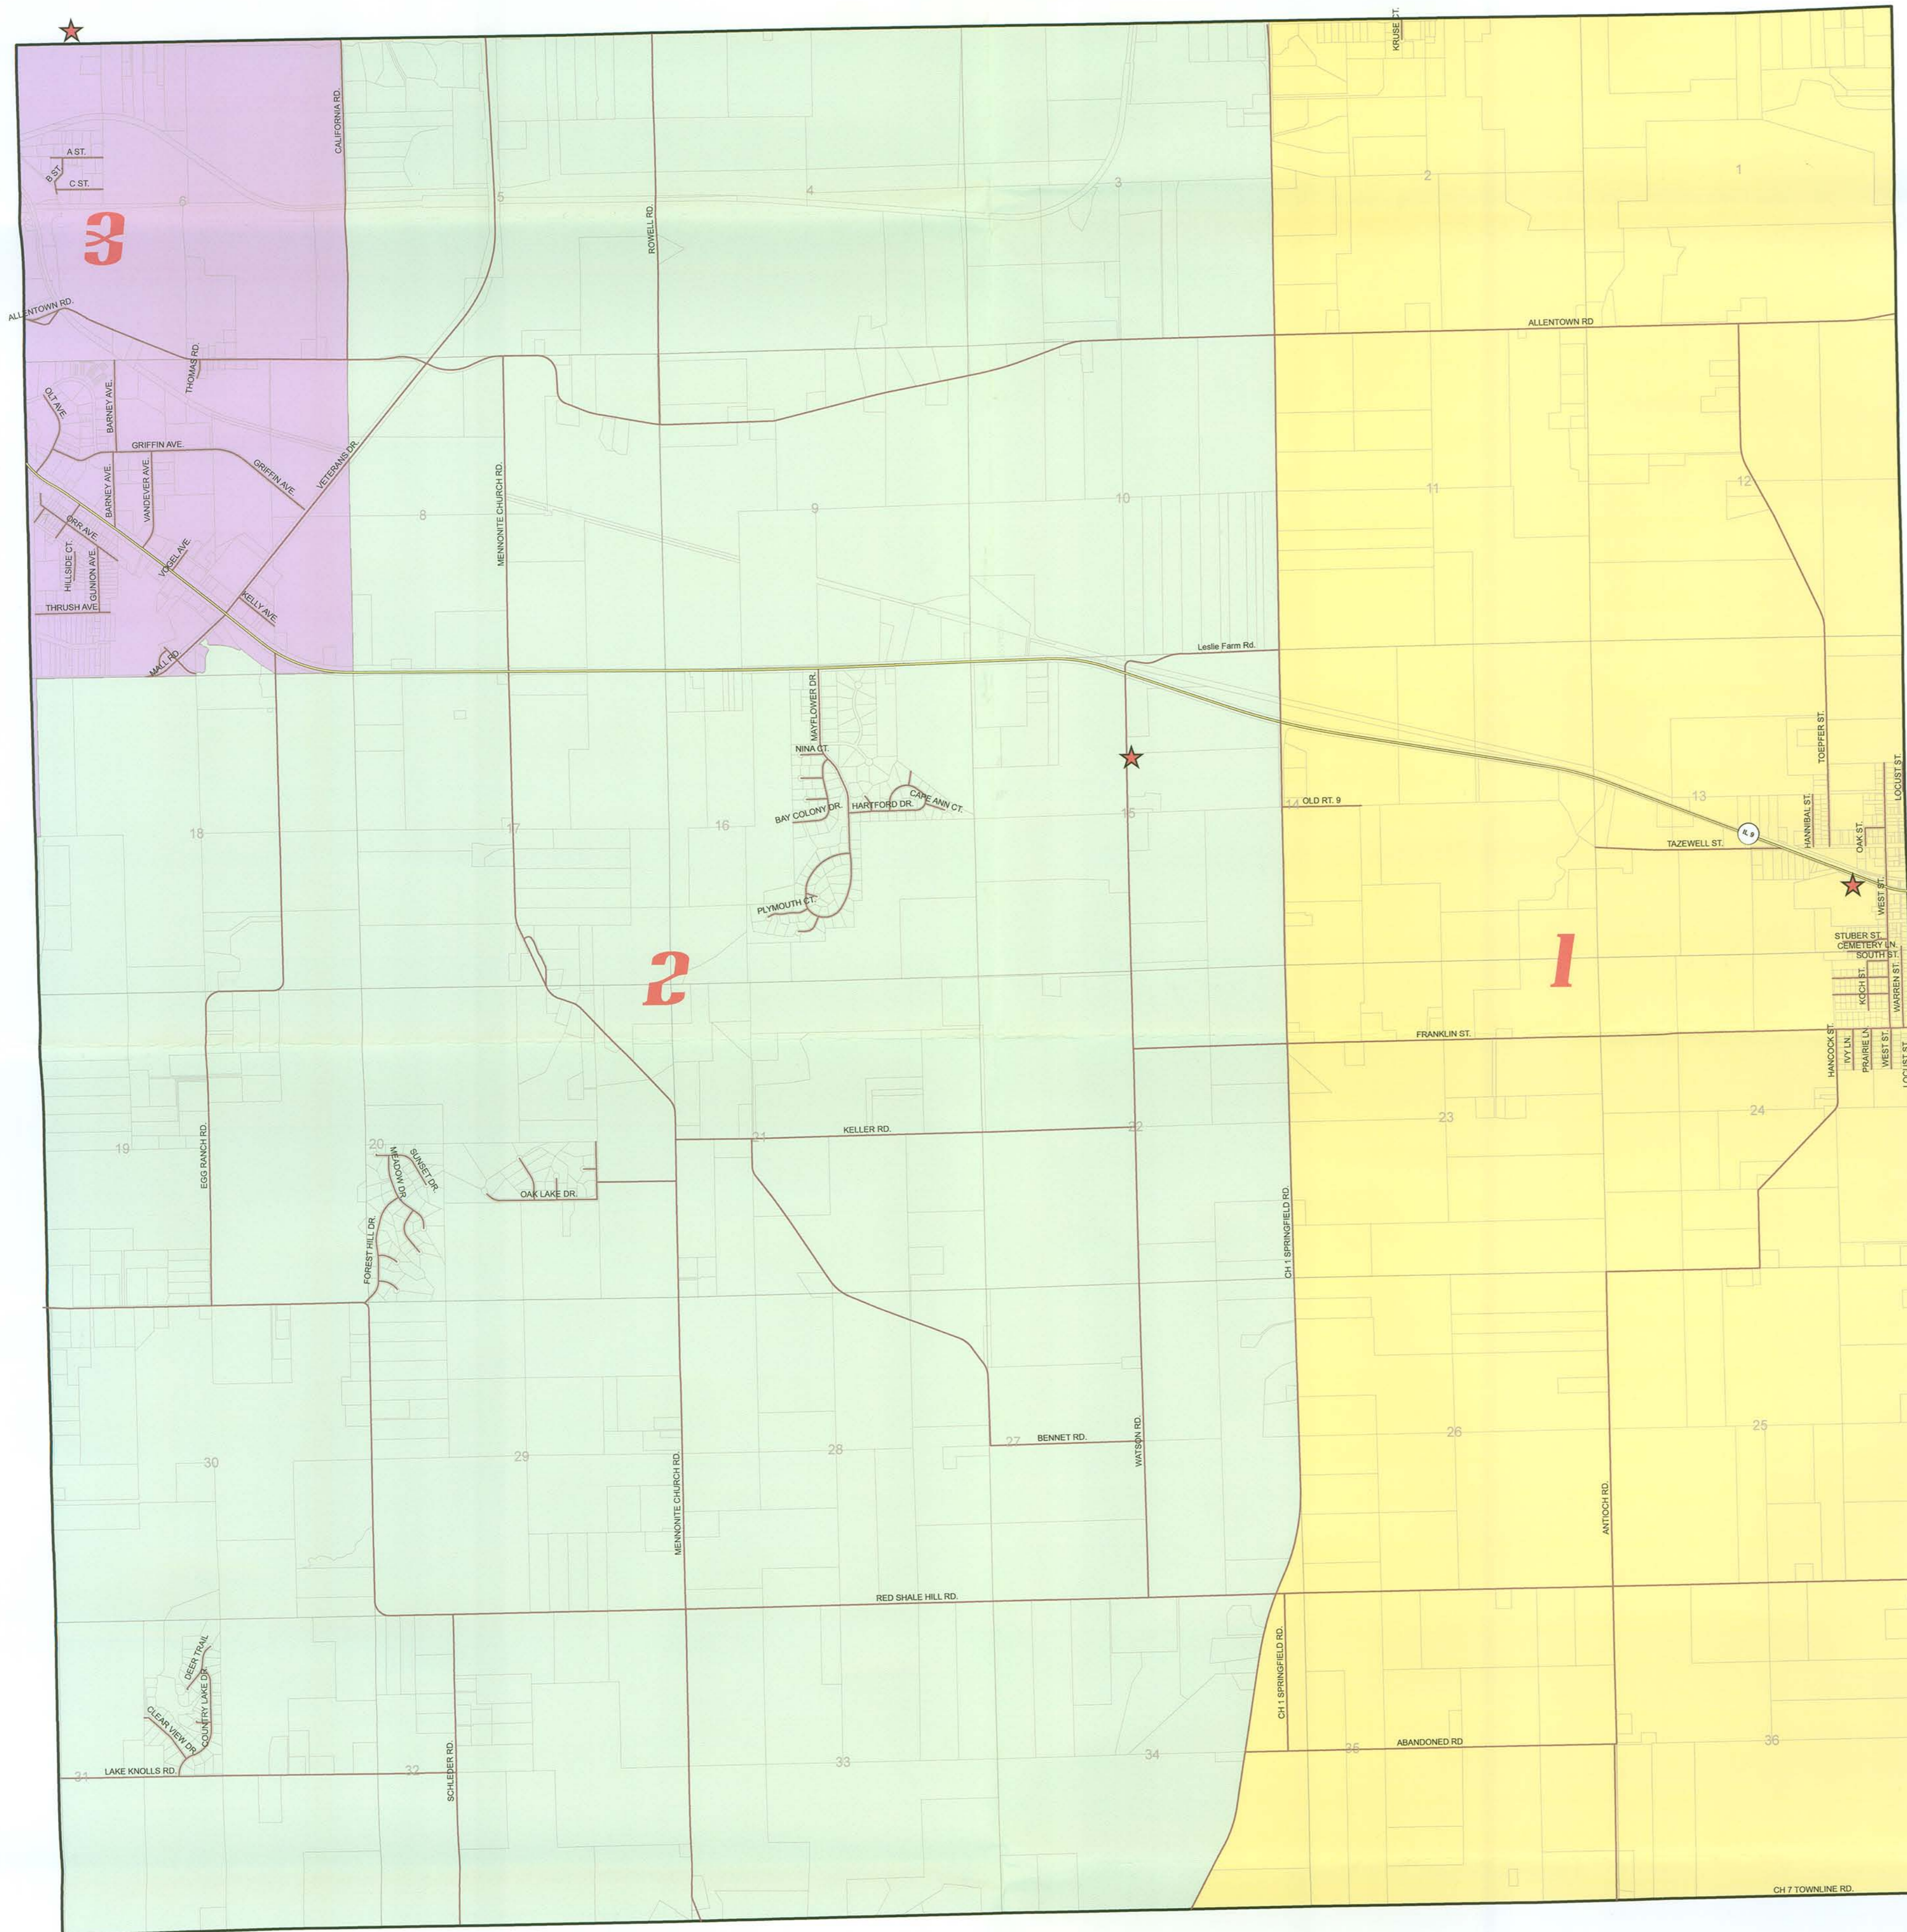

ELM GROVE PRECINCTS

Township 24-North Range 4-West

★ Elm Grove Polling Locations

Precinct 1
Tremont High School
400 W. Pearl St., Tremont

Precinct 2
Elm Grove Township Building
14490 Watson Rd., Pekin

Precinct 3
Pekin Moose Lodge
2605 Broadway St., Pekin

Source: Tazewell County Clerk 2013