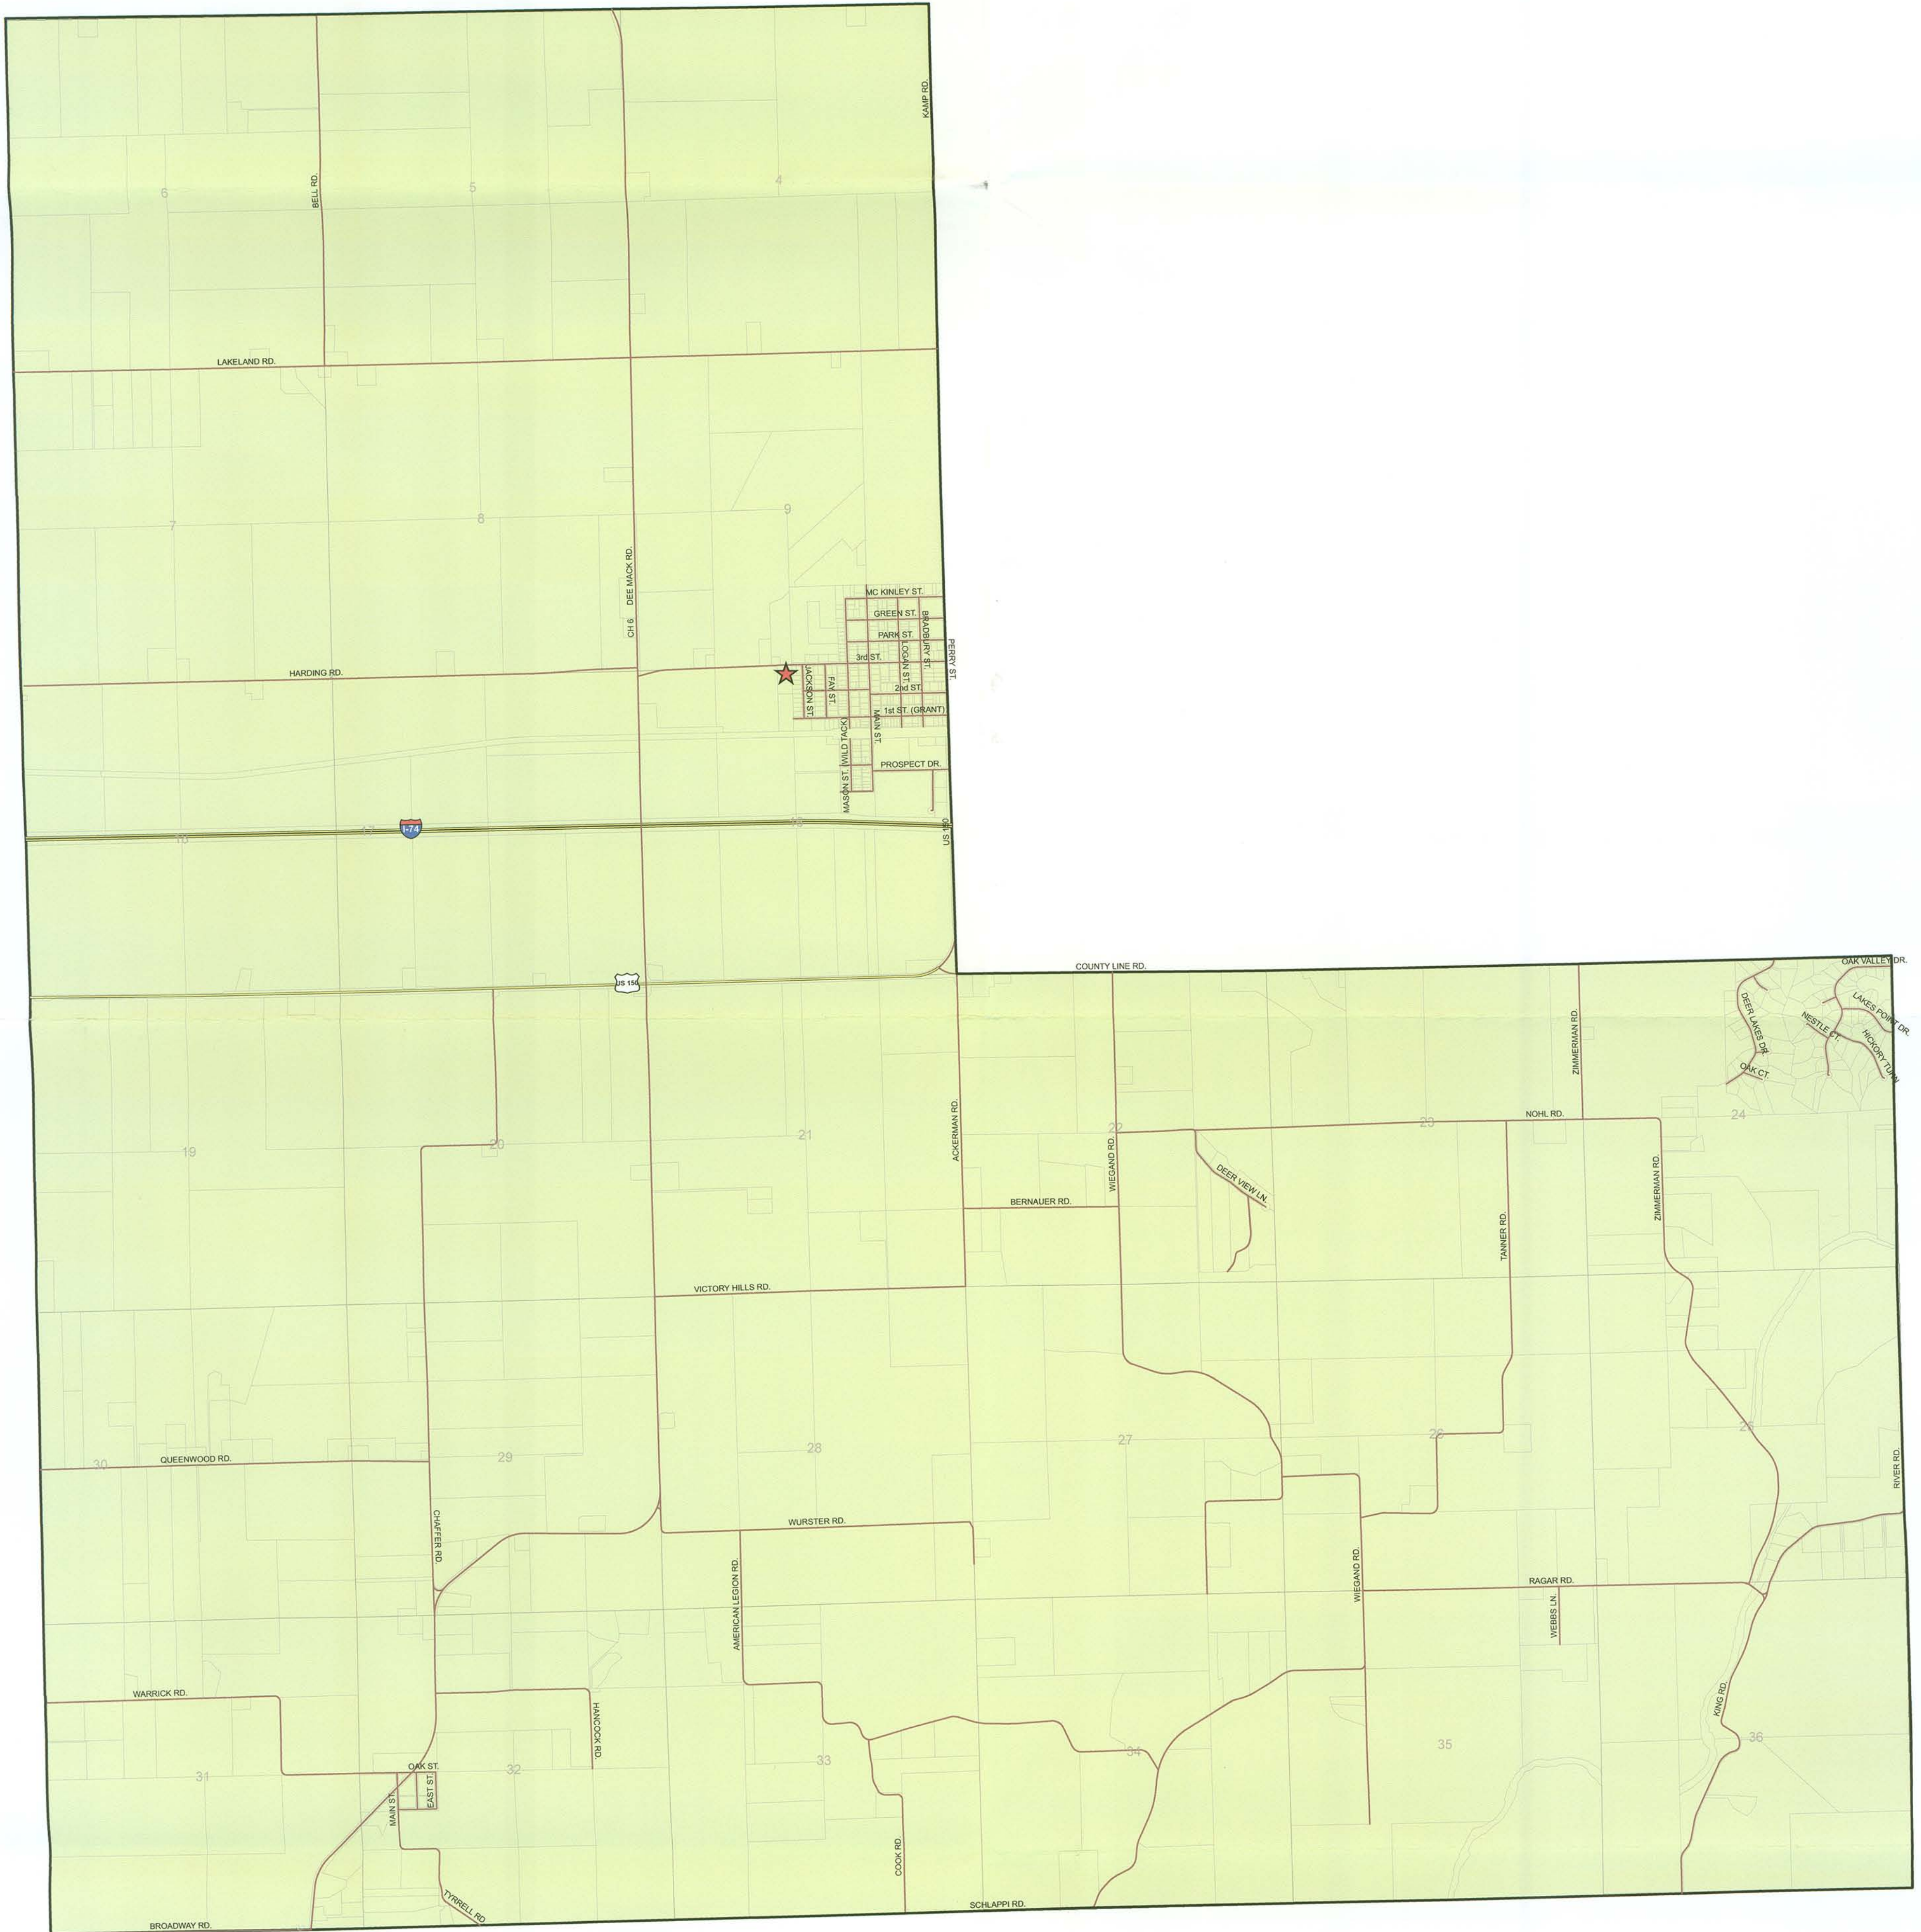

# DEER CREEK PRECINCT

Township 25-North Range 2-West

★ Deer Creek Polling Location

Deer Creek Township Hall  
407 3rd St., Deer Creek

Source: Tazewell County Clerk 2013