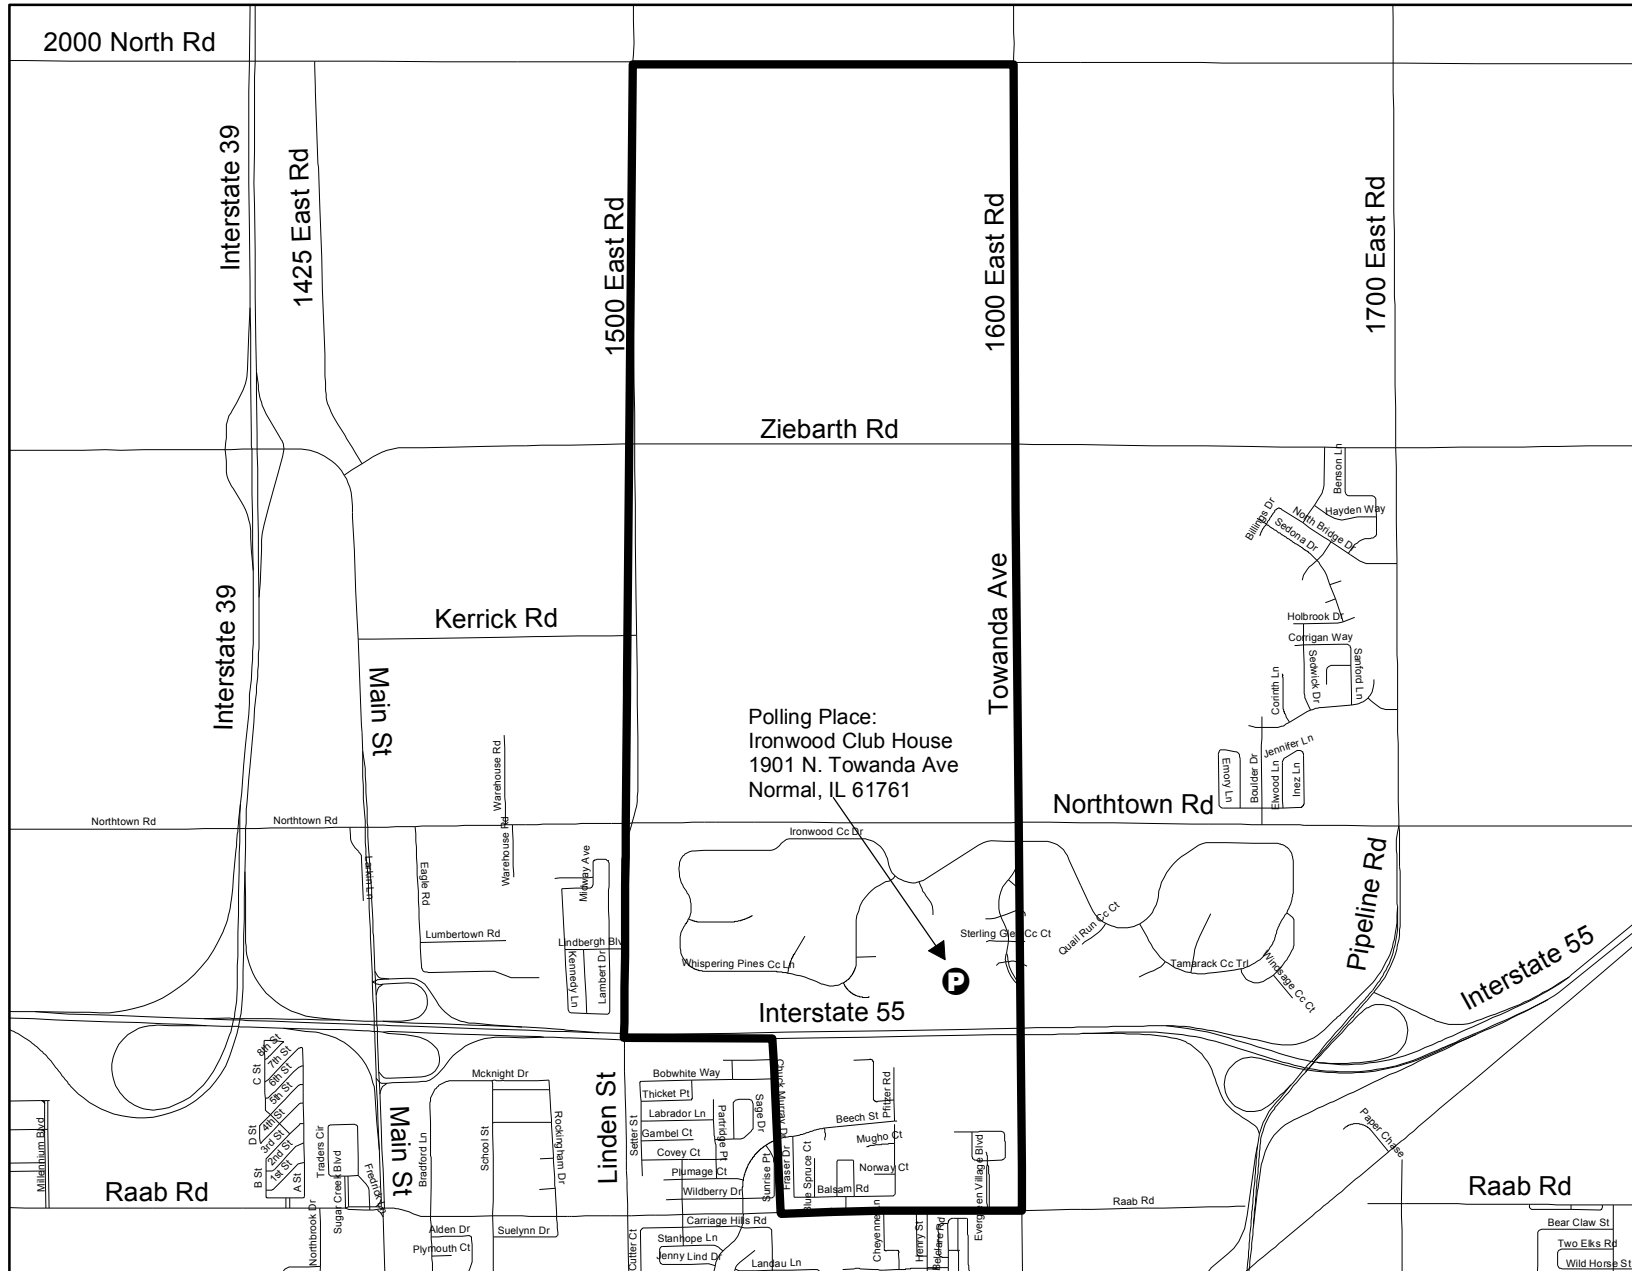

# COUNTY OF McLEAN VOTER PRECINCTS

## NORMAL PRECINCT: 25

**Legend**

— County Streets

▭ County Precincts