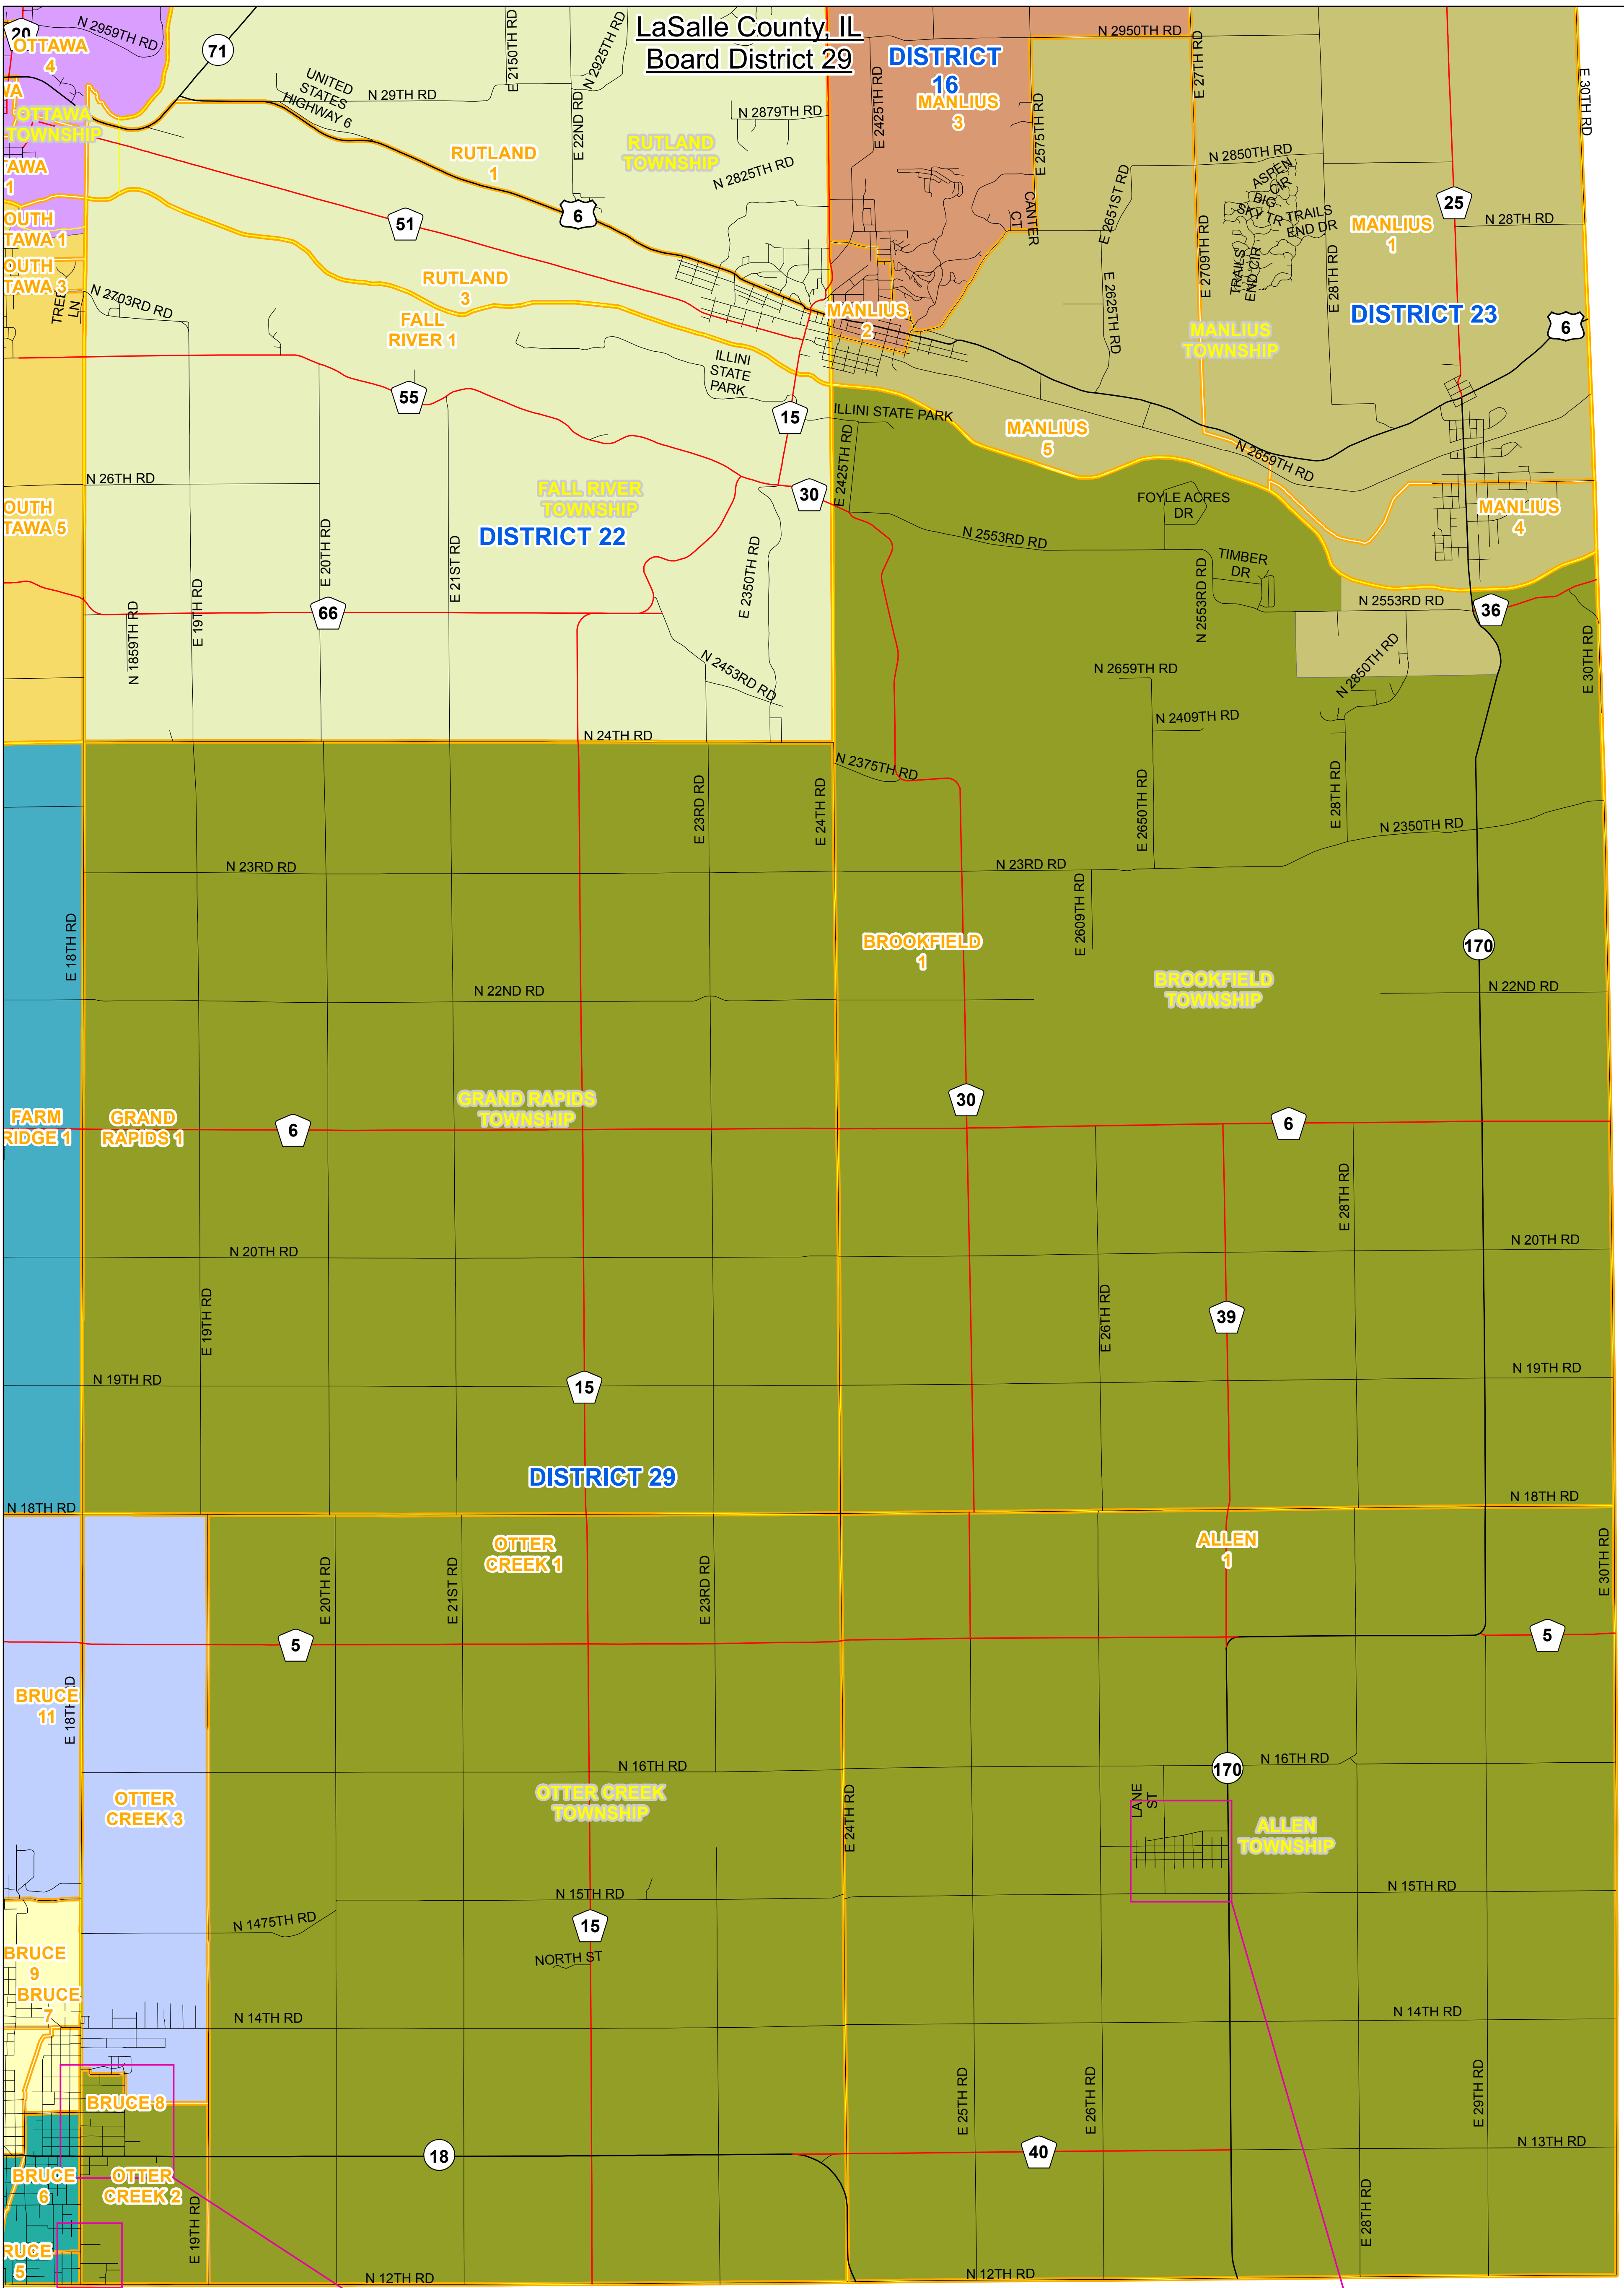

LaSalle County, IL
Board District 29

- Legend**
- INTERSTATE HIGHWAYS
 - US HIGHWAYS
 - STATE HIGHWAYS
 - COUNTY HIGHWAYS
 - TOWNSHIP HIGHWAYS
 - POLITICAL TOWNSHIPS
 - PRECINCTS