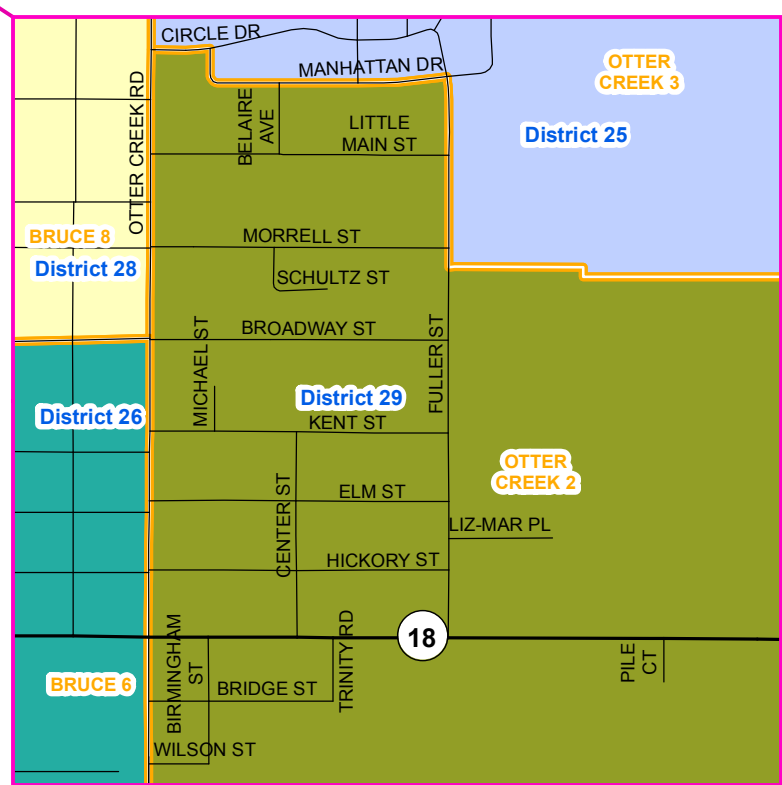

LaSalle County, IL
Board District 29

- Legend**
- INTERSTATE HIGHWAYS
 - US HIGHWAYS
 - STATE HIGHWAYS
 - COUNTY HIGHWAYS
 - TOWNSHIP HIGHWAYS
 - POLITICAL TOWNSHIPS
 - PRECINCTS