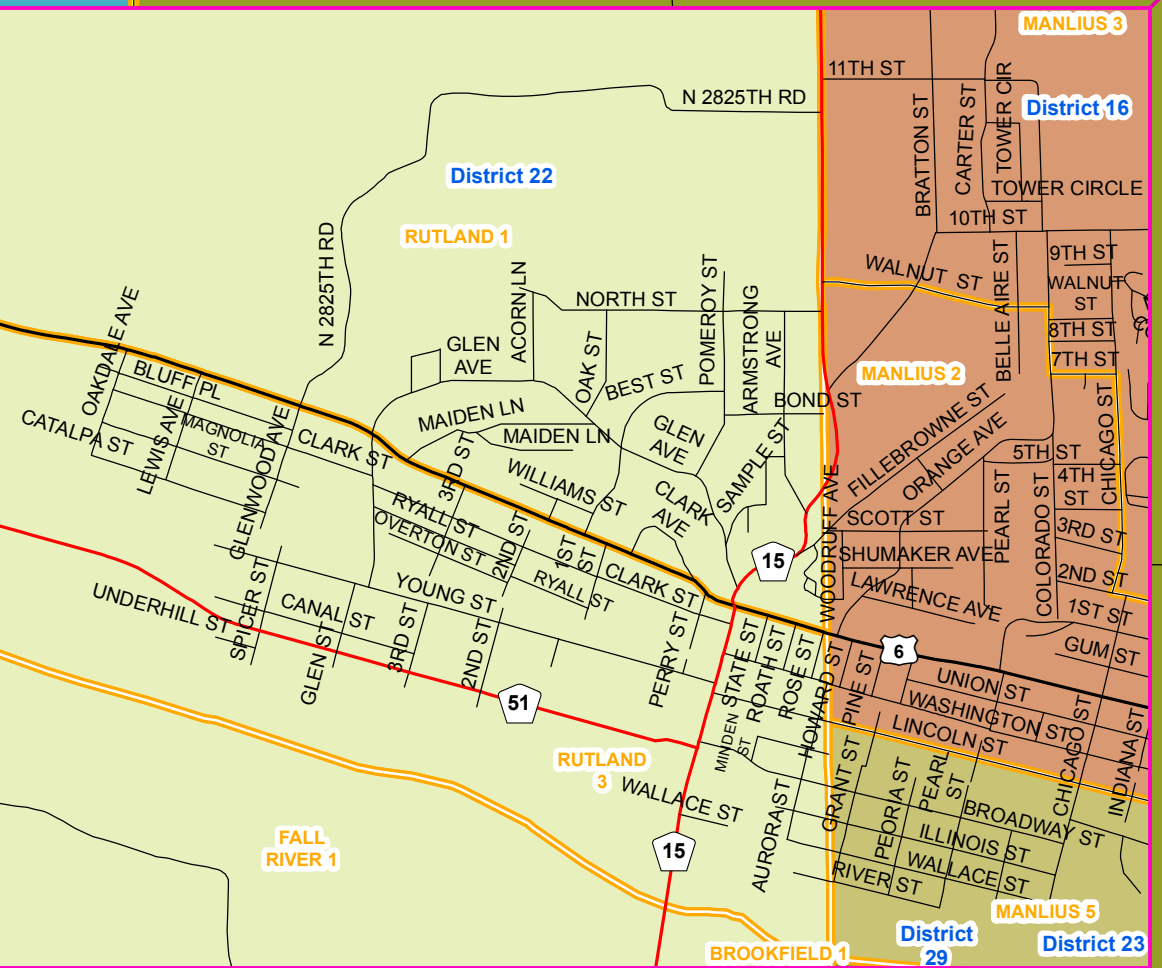

LaSalle County, IL  
Board District 22

**Legend**

- 39 INTERSTATE HIGHWAYS
- 6 US HIGHWAYS
- 17 STATE HIGHWAYS
- 41 COUNTY HIGHWAYS
- TOWNSHIP HIGHWAYS
- POLITICAL TOWNSHIPS
- PRECINCTS

MILLER TOWNSHIP

15

DISTRICT 16

RUTLAND 2

RUTLAND TOWNSHIP  
RUTLAND 1

DISTRICT 15

OTTAWA 4  
DISTRICT 18

OTTAWA TOWNSHIP

OTTAWA 1

OUTH TAWA 1

OUTH TAWA 3

DISTRICT 21

OUTH TAWA 5

DISTRICT 22

FALL RIVER TOWNSHIP

MANLIUS 3

MANLIUS 2

DISTRICT 23

FALL RIVER 1

GRAND RAPIDS 1

GRAND RAPIDS TOWNSHIP  
DISTRICT 29

BROOK 1