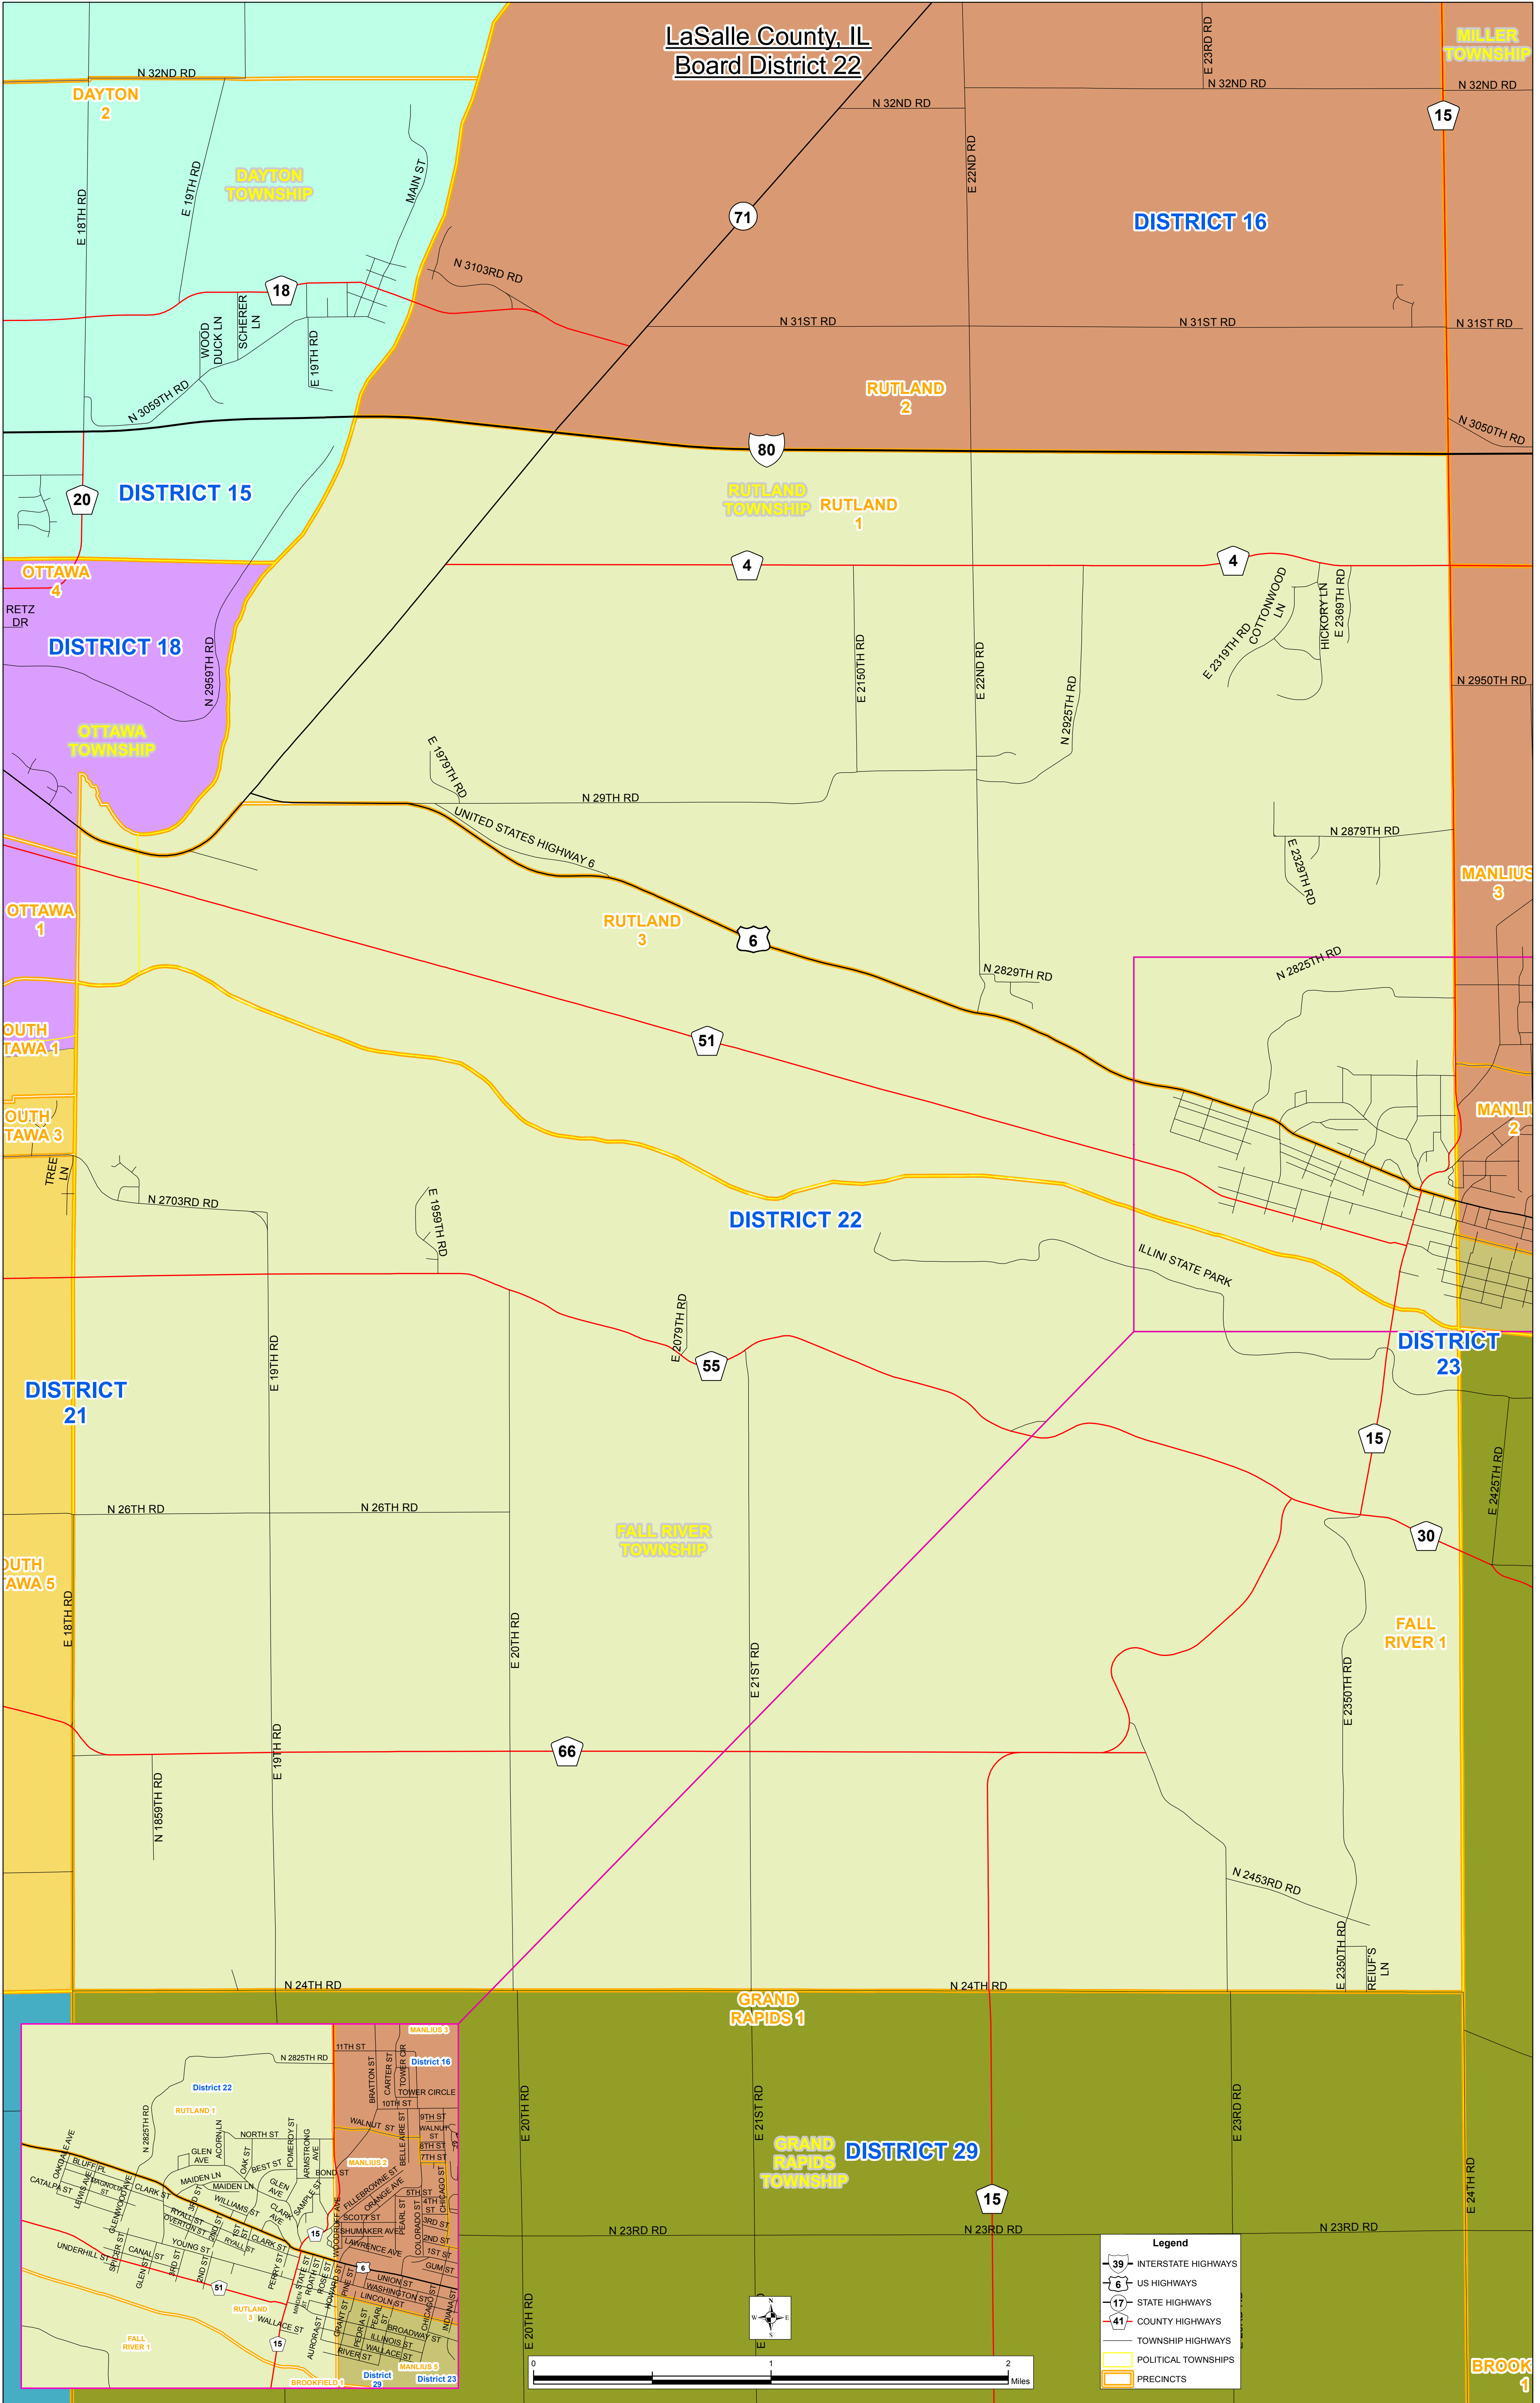

LaSalle County, IL  
Board District 22

**Legend**

- 39 INTERSTATE HIGHWAYS
- 6 US HIGHWAYS
- 17 STATE HIGHWAYS
- 41 COUNTY HIGHWAYS
- TOWNSHIP HIGHWAYS
- POLITICAL TOWNSHIPS
- PRECINCTS

MILLER TOWNSHIP

15

DISTRICT 16

RUTLAND 2

RUTLAND TOWNSHIP  
RUTLAND 1

DISTRICT 15

OTTAWA 4  
DISTRICT 18

OTTAWA TOWNSHIP

OTTAWA 1

OUTH TAWA 1

OUTH TAWA 3

DISTRICT 21

OUTH TAWA 5

DISTRICT 22

FALL RIVER TOWNSHIP

MANLIUS 3

MANLIUS 2

DISTRICT 23

FALL RIVER 1

GRAND RAPIDS 1

GRAND RAPIDS TOWNSHIP  
DISTRICT 29

BROOK 1