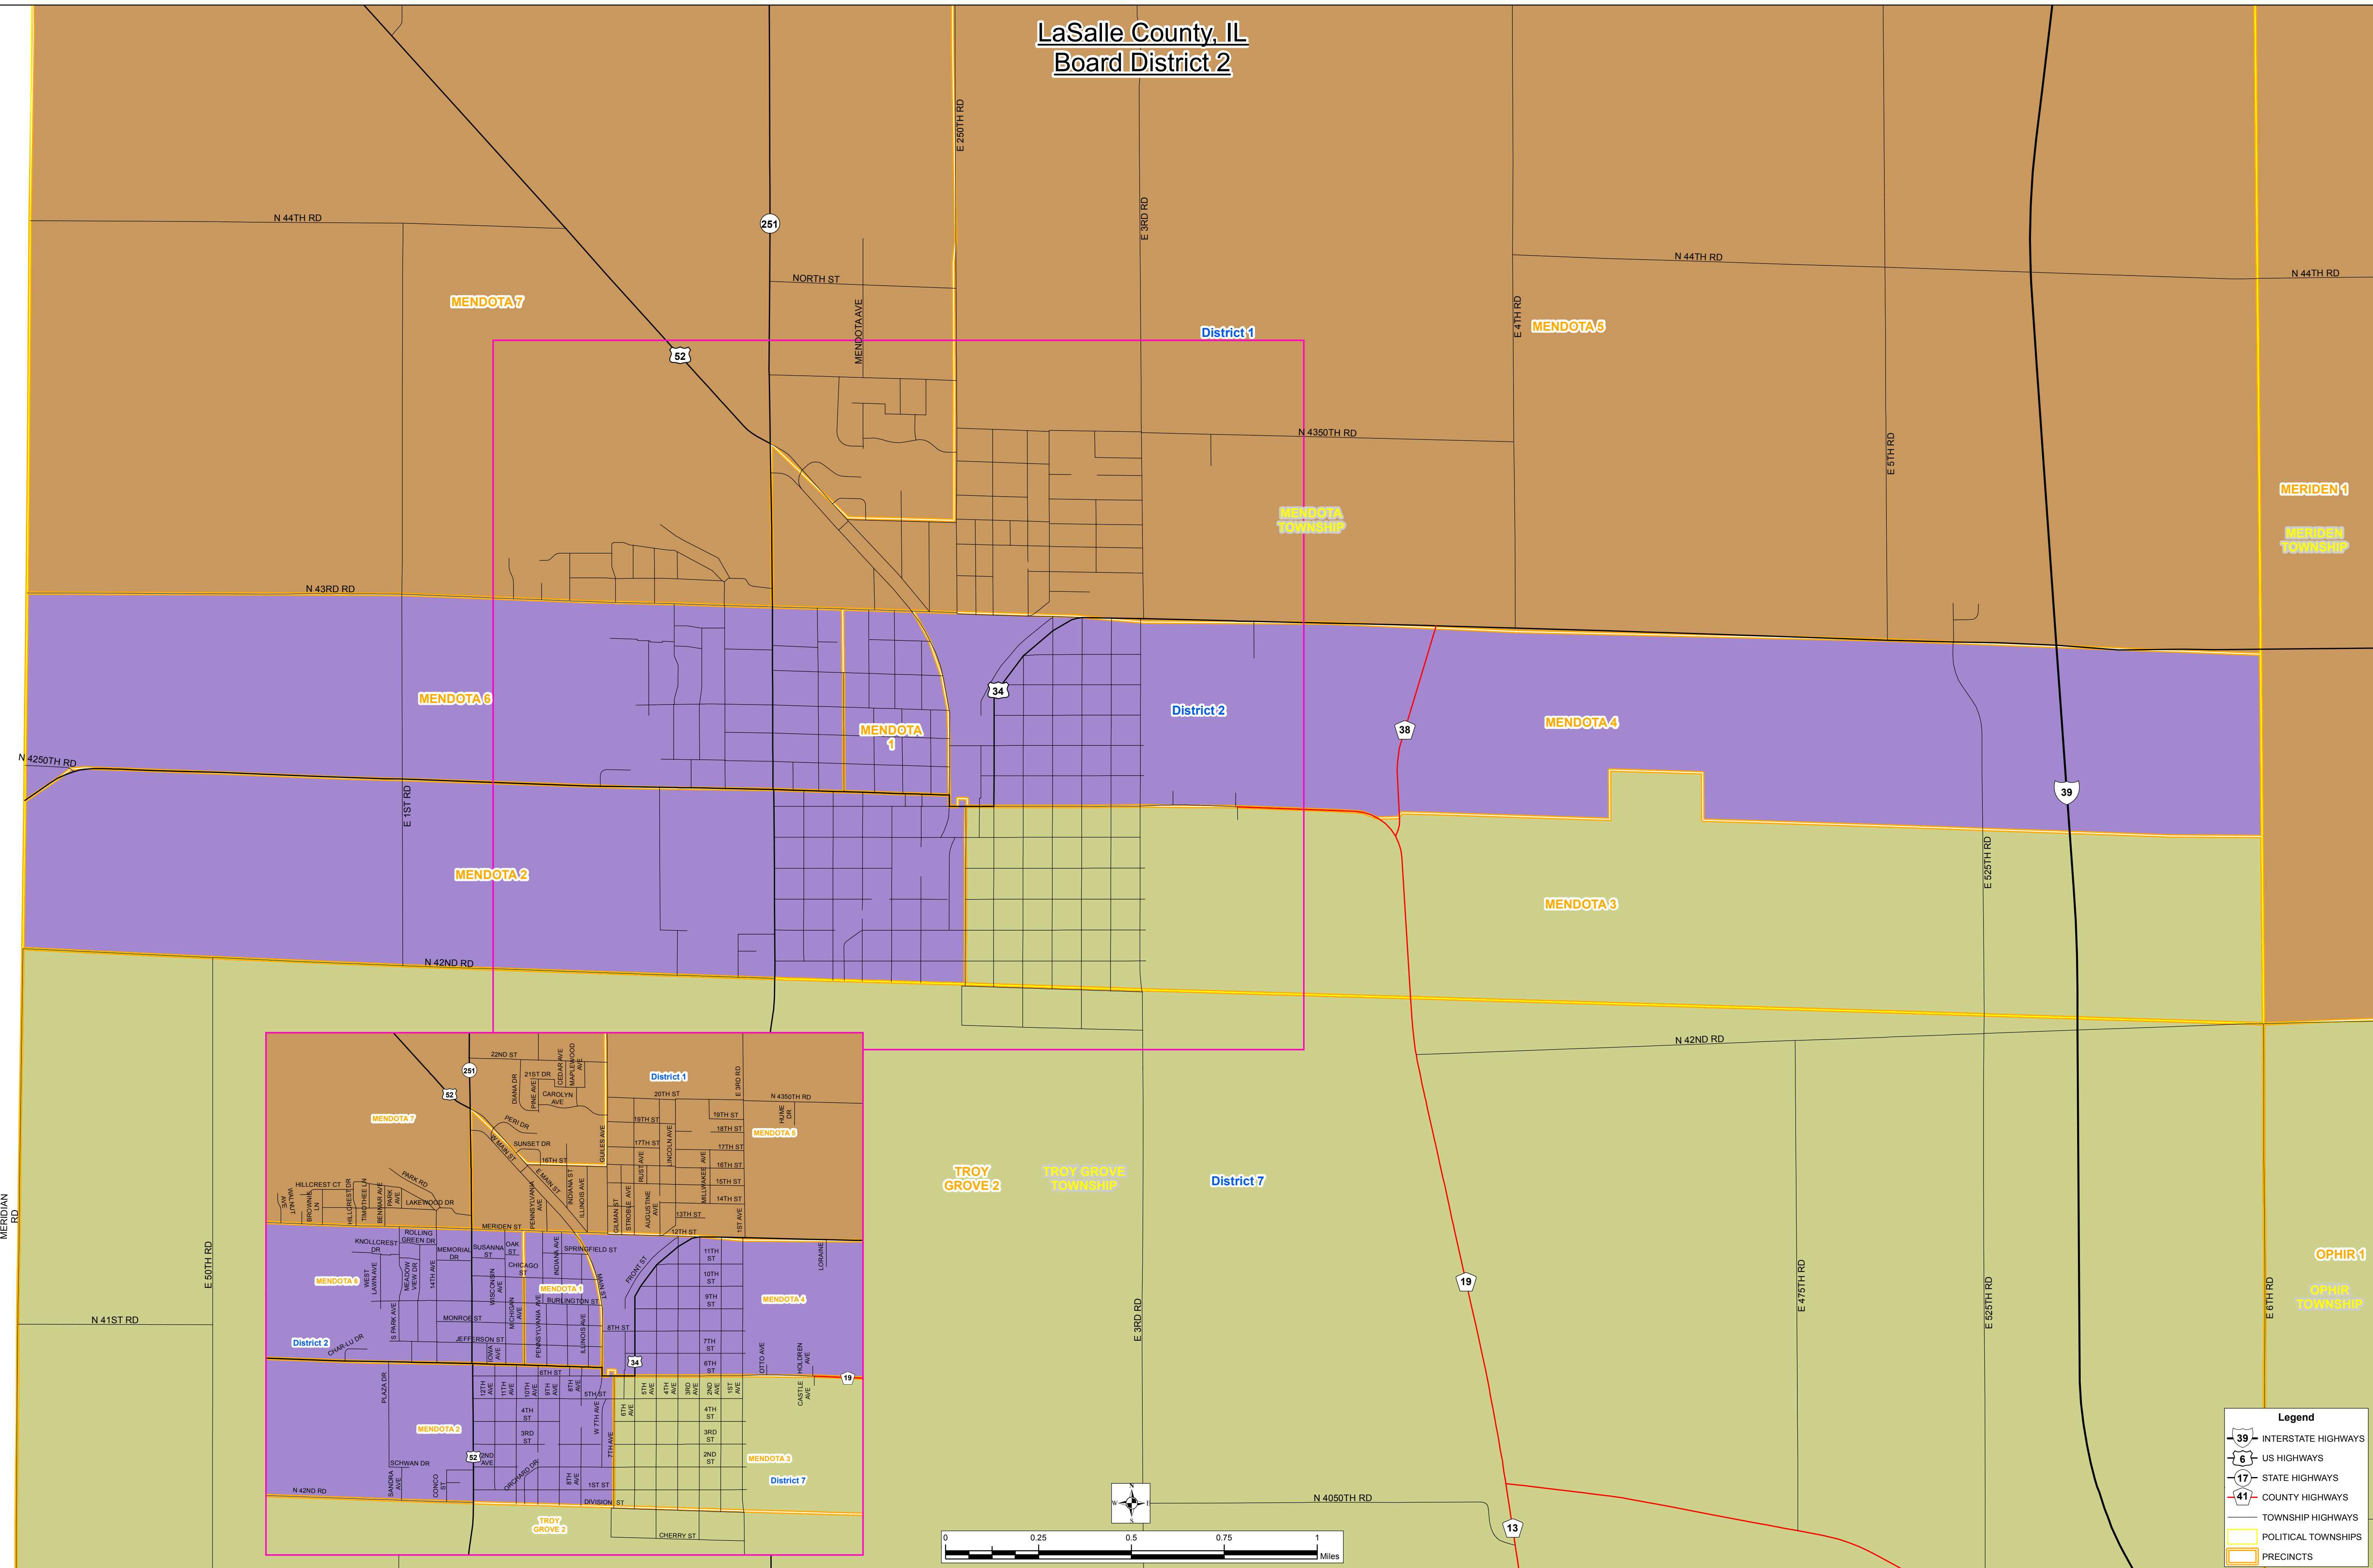

# LaSalle County, IL Board District 2

**Legend**

- 39 INTERSTATE HIGHWAYS
- 6 US HIGHWAYS
- 17 STATE HIGHWAYS
- 41 COUNTY HIGHWAYS
- TOWNSHIP HIGHWAYS
- POLITICAL TOWNSHIPS
- PRECINCTS