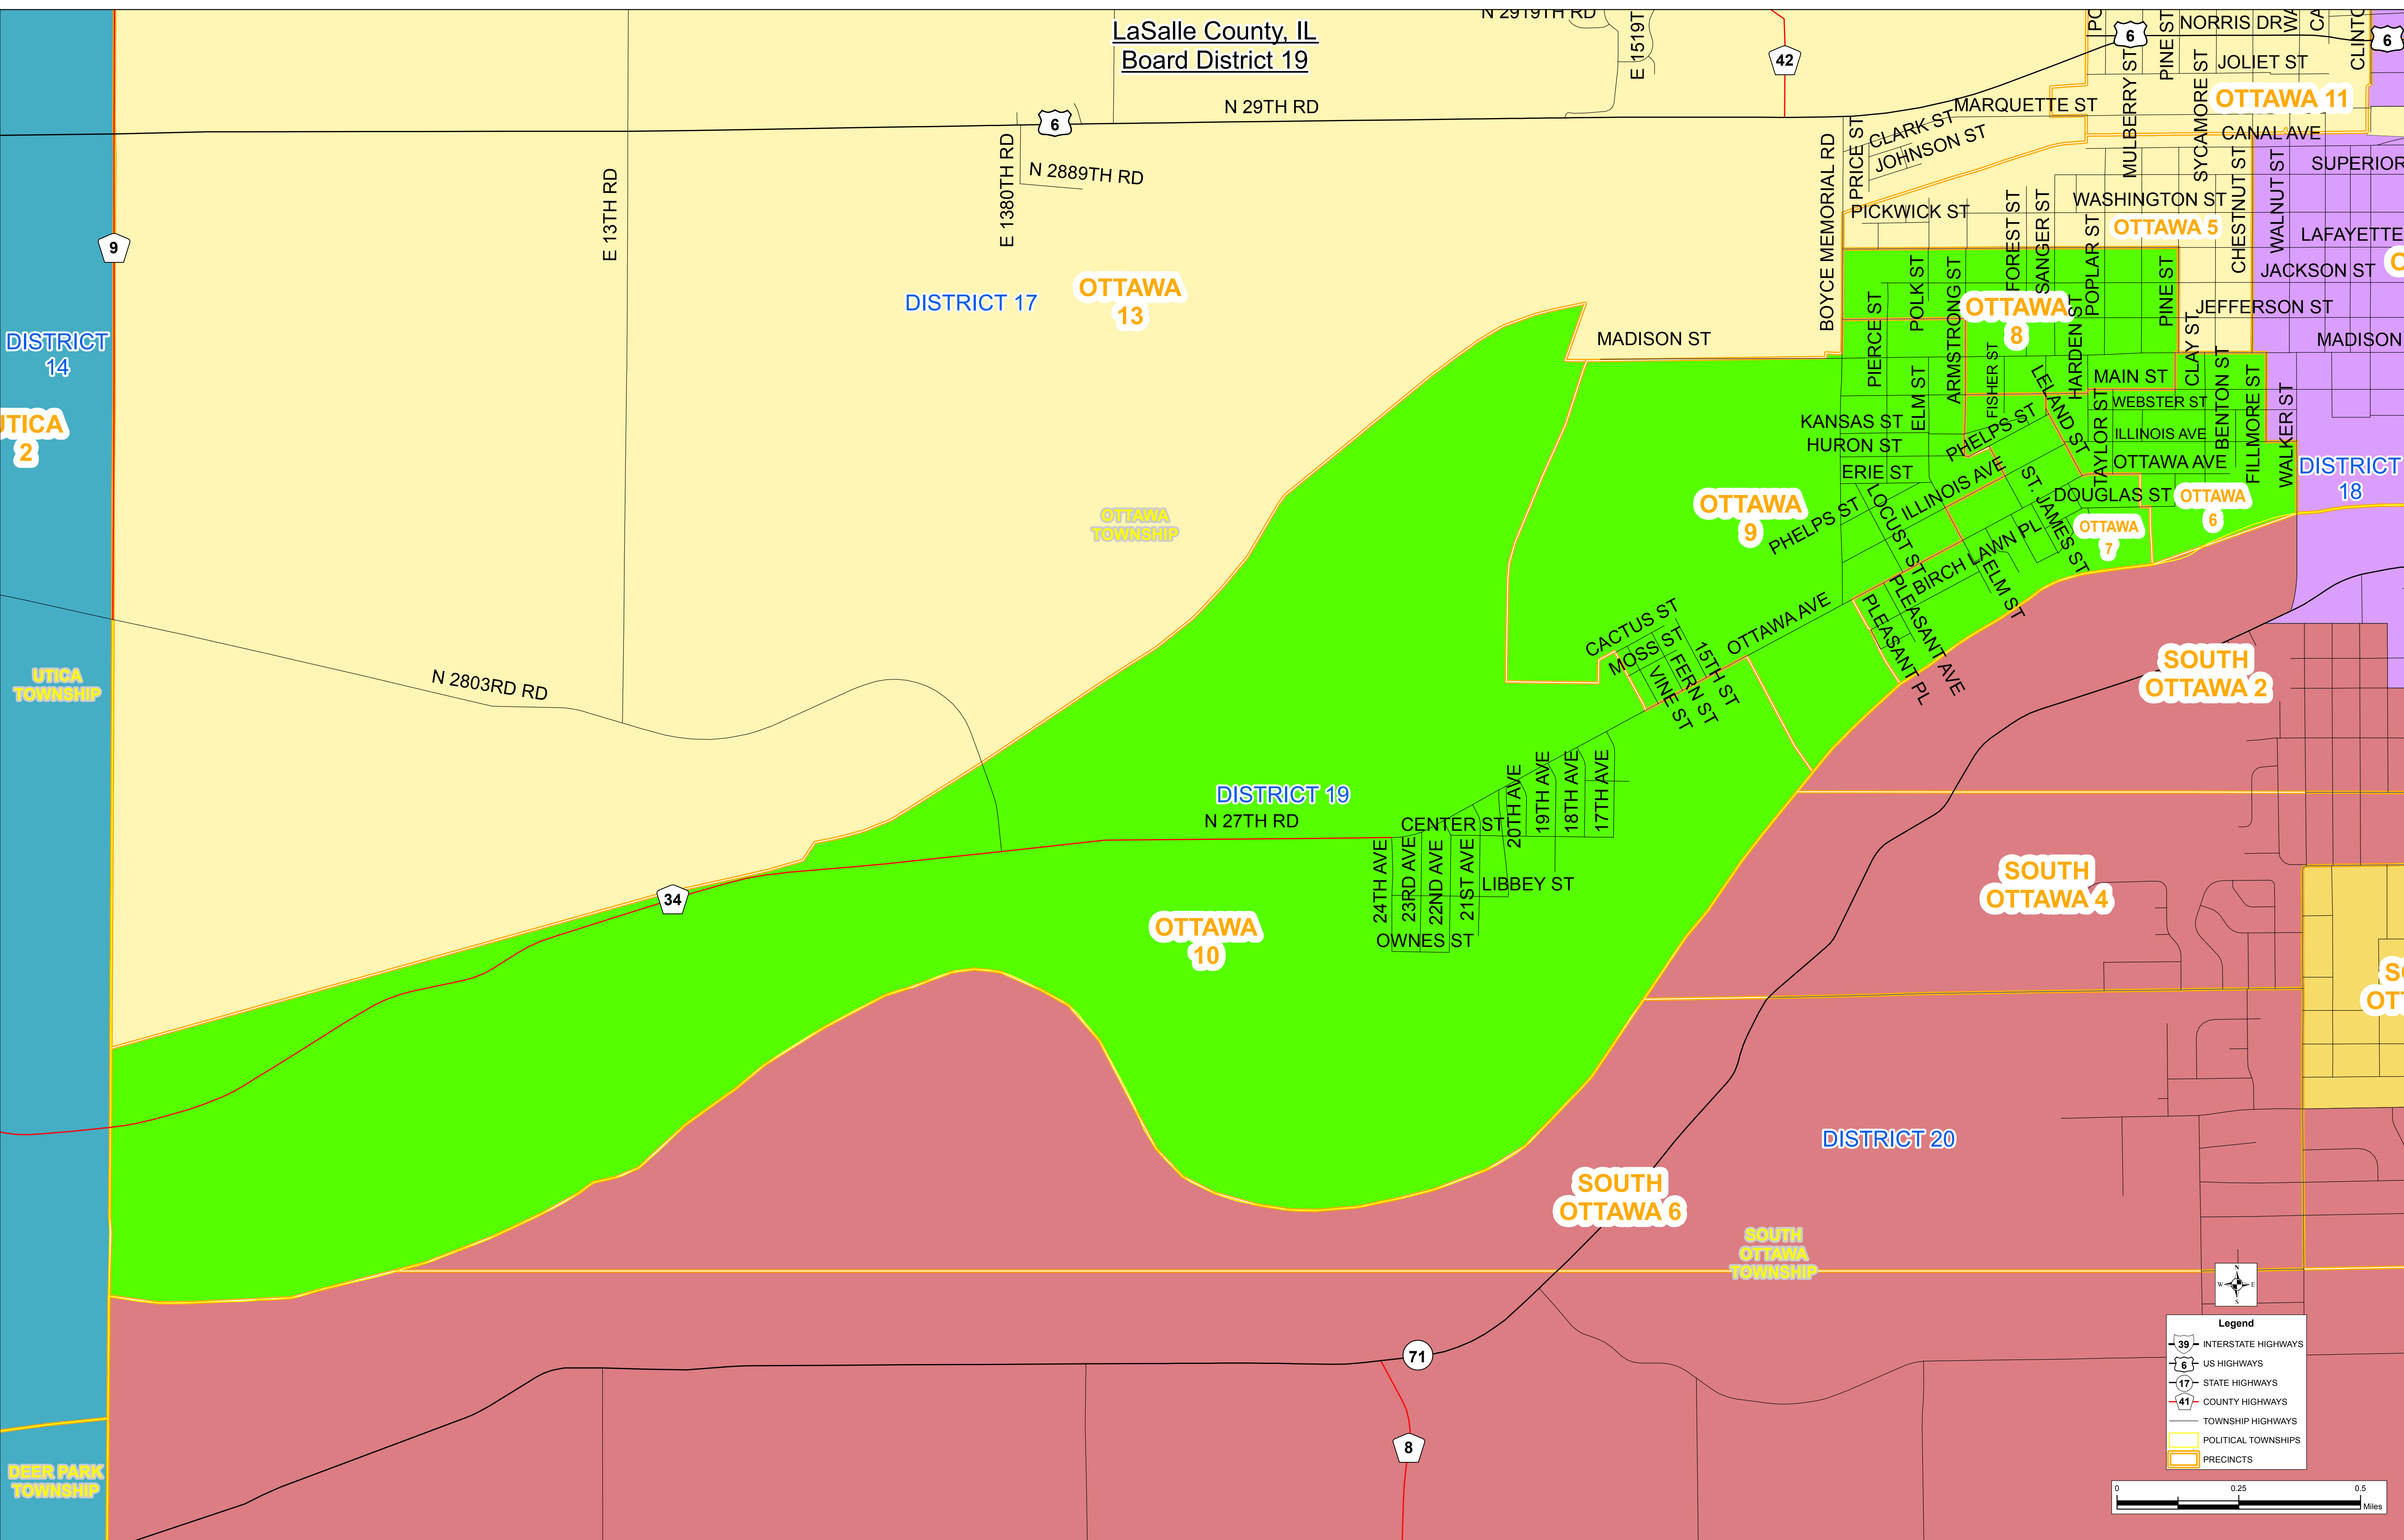

LaSalle County, IL  
Board District 19

**Legend**

- 39 Interstate Highways
- 6 US Highways
- 17 State Highways
- 41 County Highways
- Township Highways
- Political Townships
- Precincts