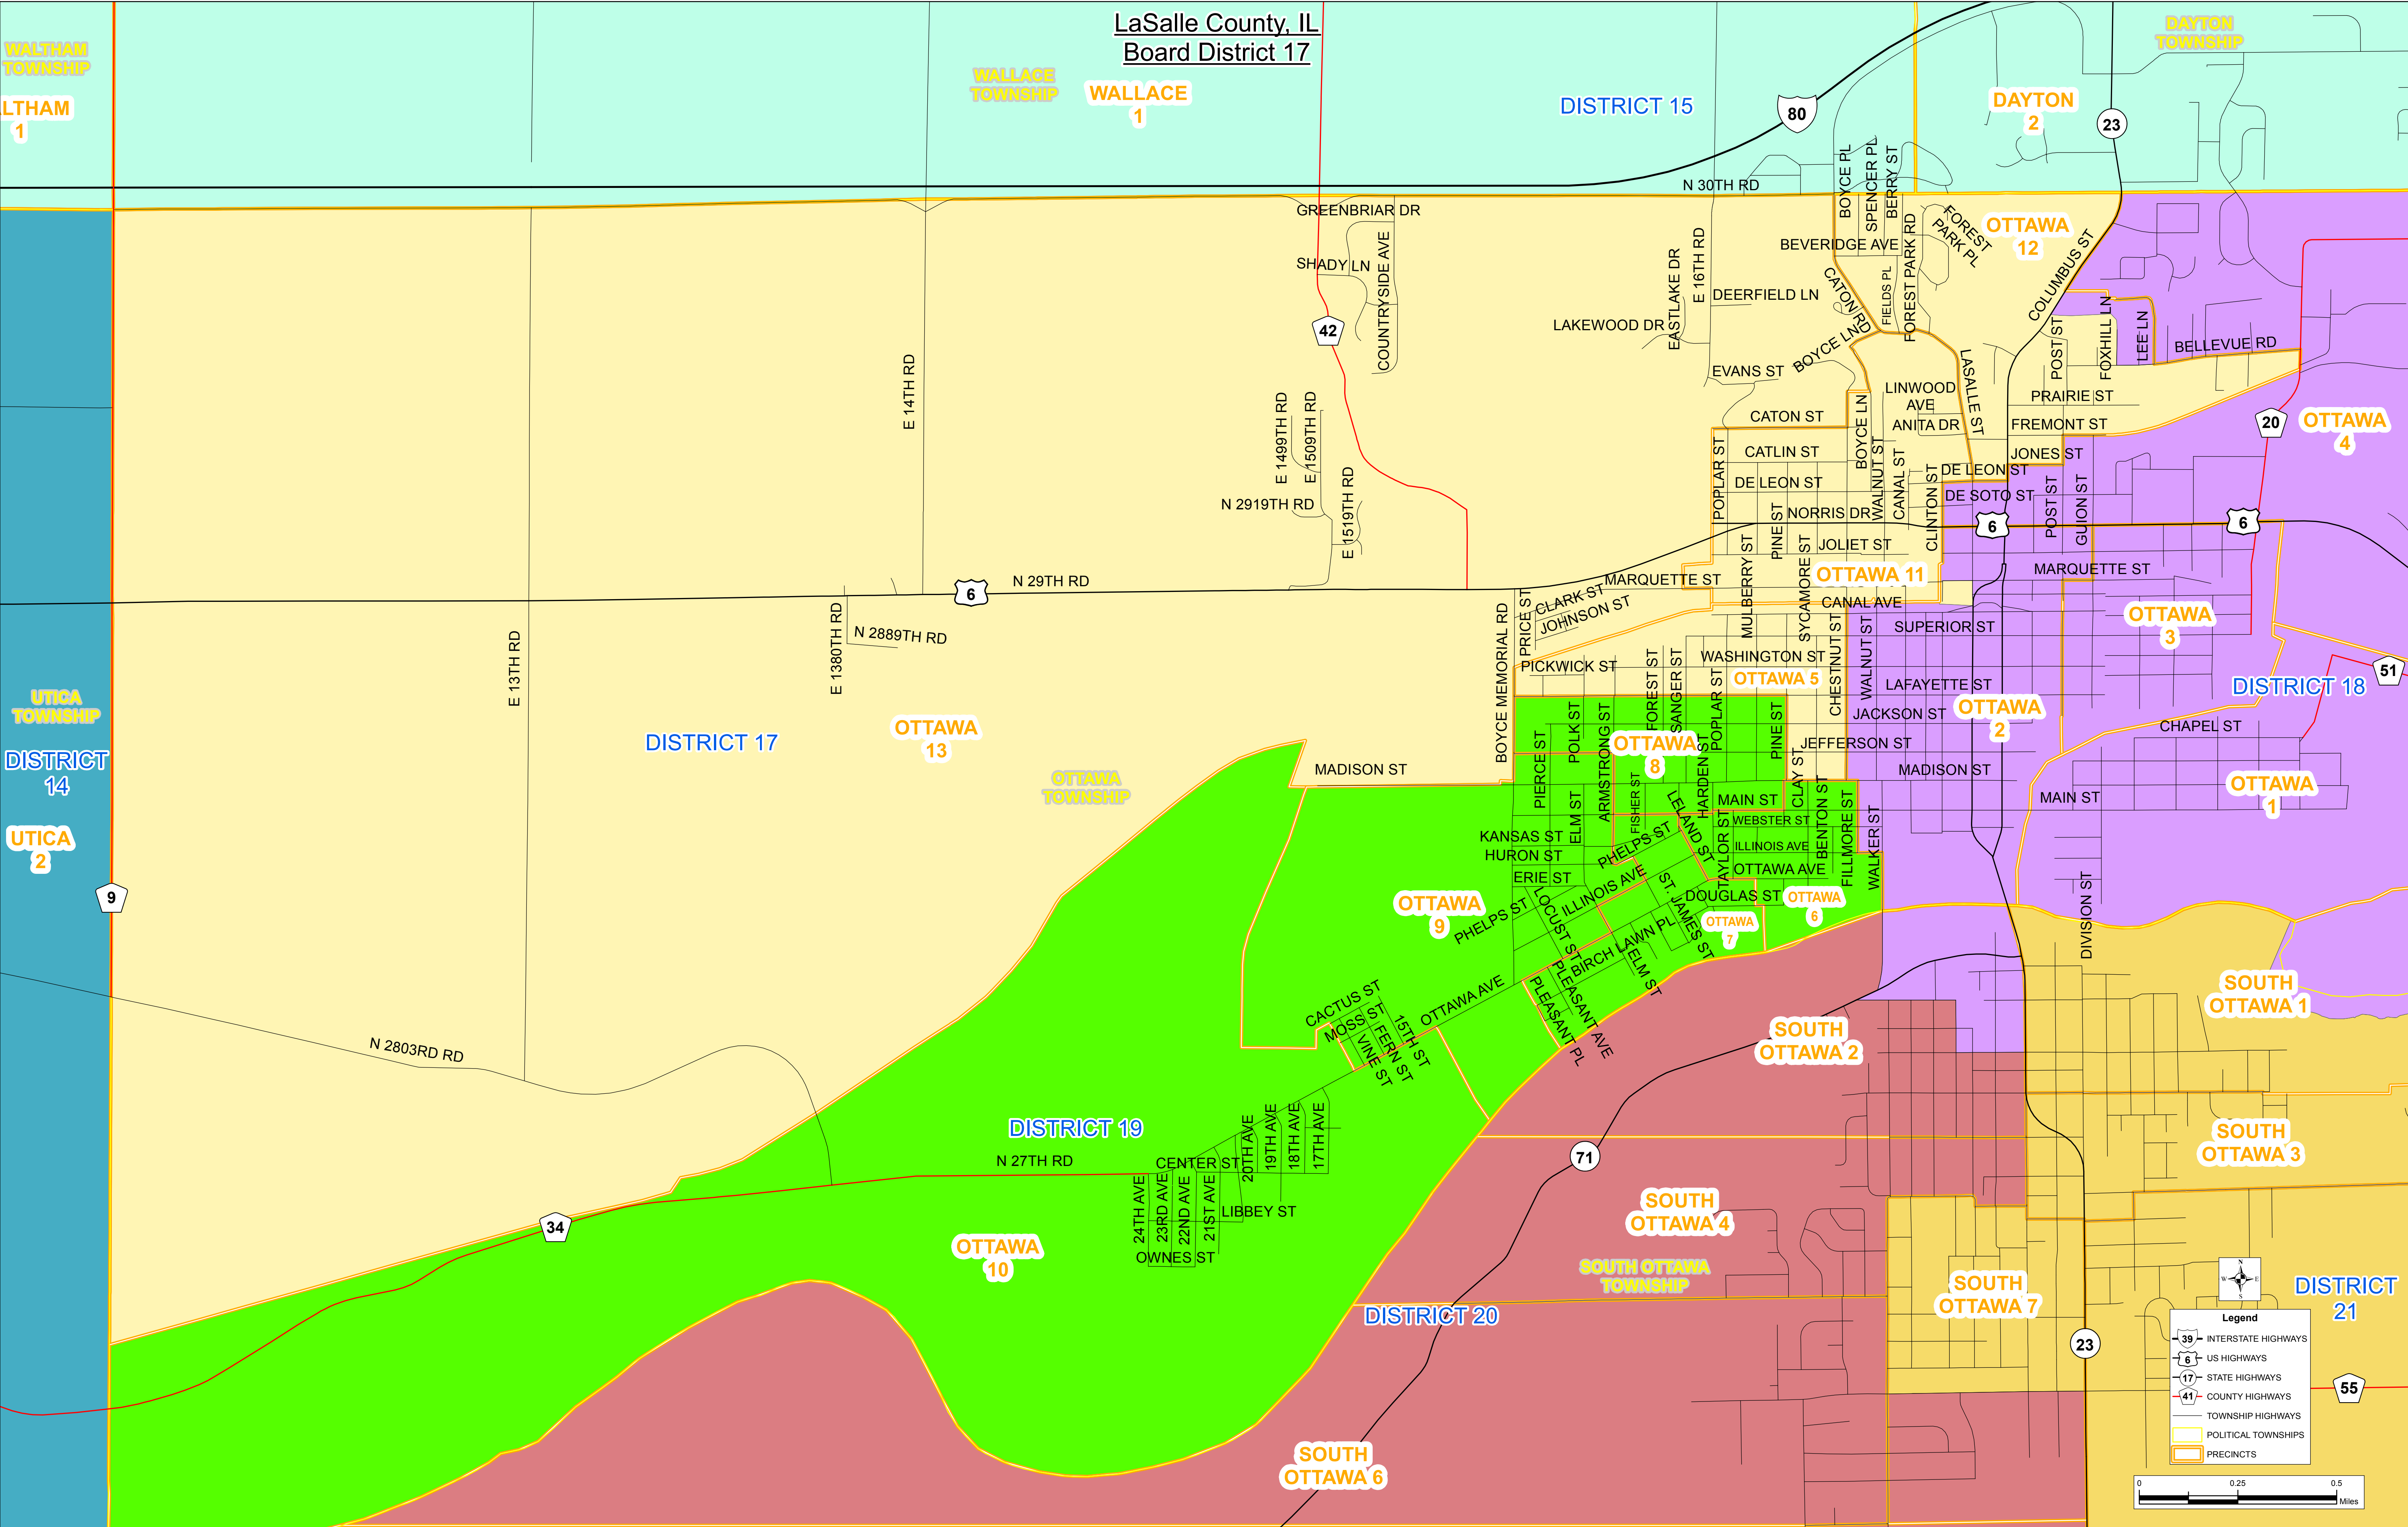

LaSalle County, IL  
Board District 17

WALTHAM TOWNSHIP  
LTHAM 1

WALLACE TOWNSHIP  
WALLACE 1

DAYTON TOWNSHIP  
DAYTON 2

UTICA TOWNSHIP  
DISTRICT 14  
UTICA 2

OTTAWA TOWNSHIP

SOUTH OTTAWA 1

SOUTH OTTAWA 3

SOUTH OTTAWA 4

SOUTH OTTAWA 7

DISTRICT 21

**Legend**

- 39 INTERSTATE HIGHWAYS
- 6 US HIGHWAYS
- 17 STATE HIGHWAYS
- 41 COUNTY HIGHWAYS
- TOWNSHIP HIGHWAYS
- POLITICAL TOWNSHIPS
- PRECINCTS