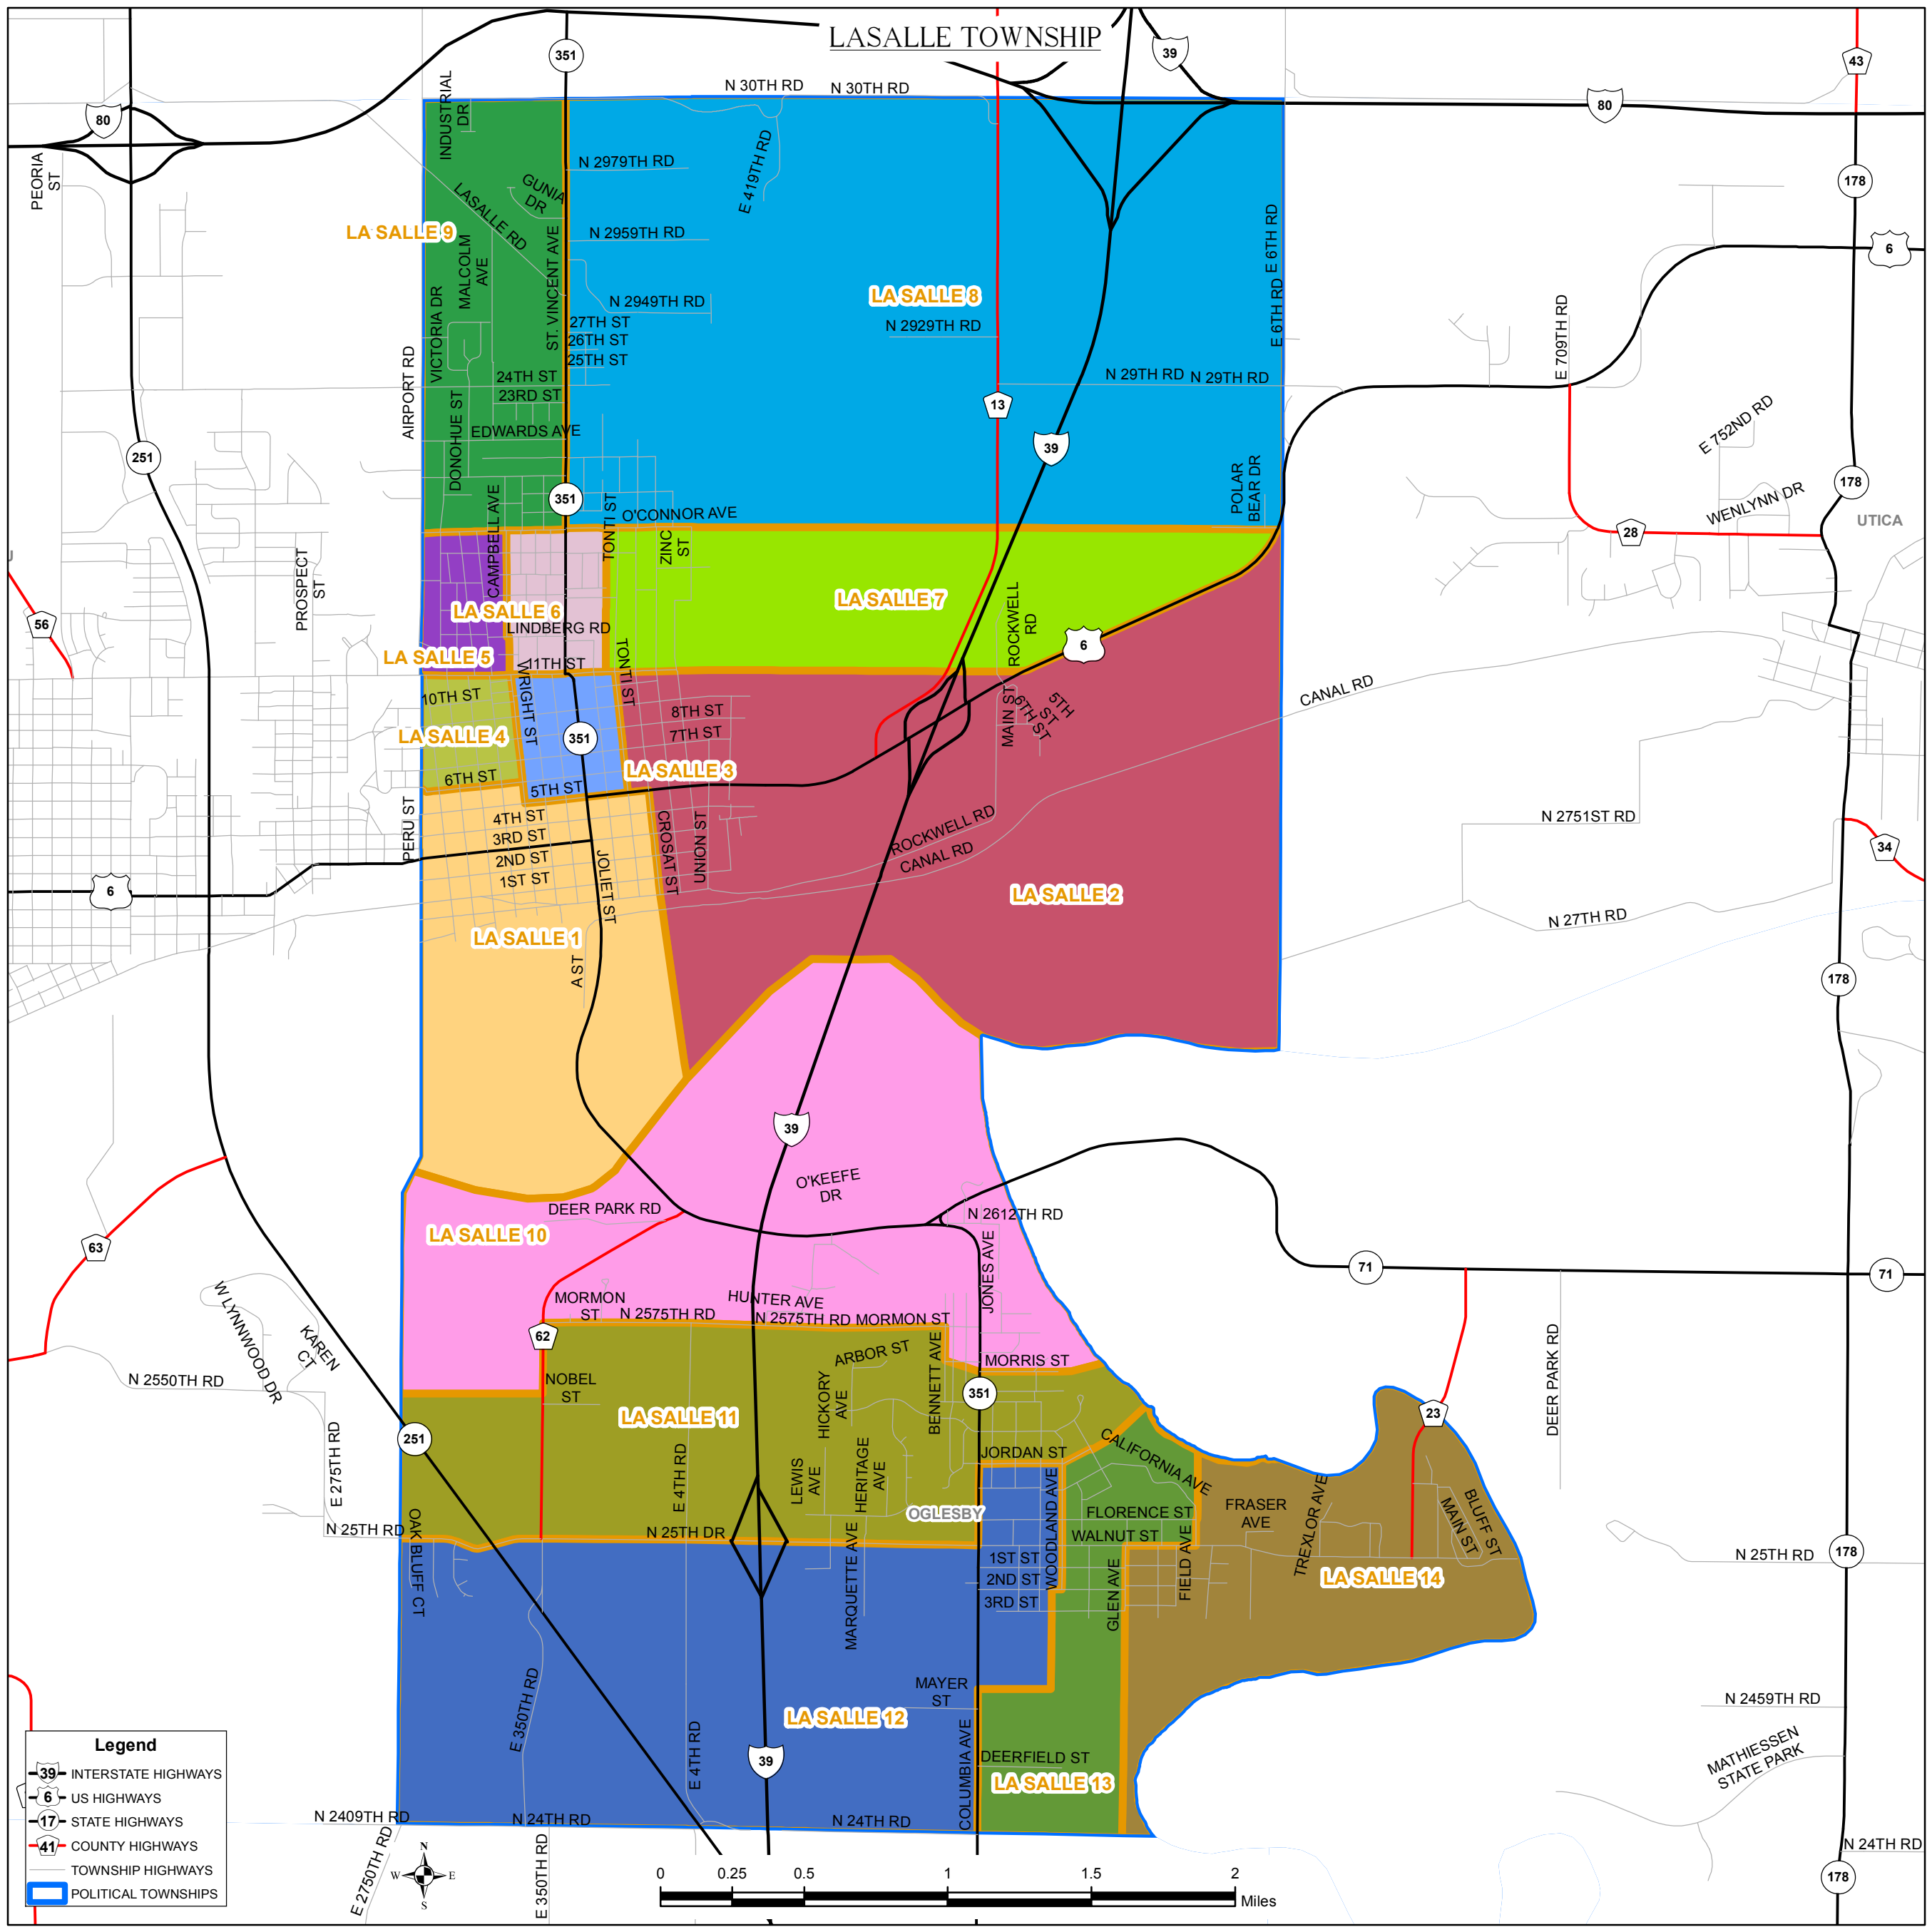

LASALLE TOWNSHIP

**Legend**

- 39 INTERSTATE HIGHWAYS
- 6 US HIGHWAYS
- 17 STATE HIGHWAYS
- 41 COUNTY HIGHWAYS
- TOWNSHIP HIGHWAYS
- POLITICAL TOWNSHIPS