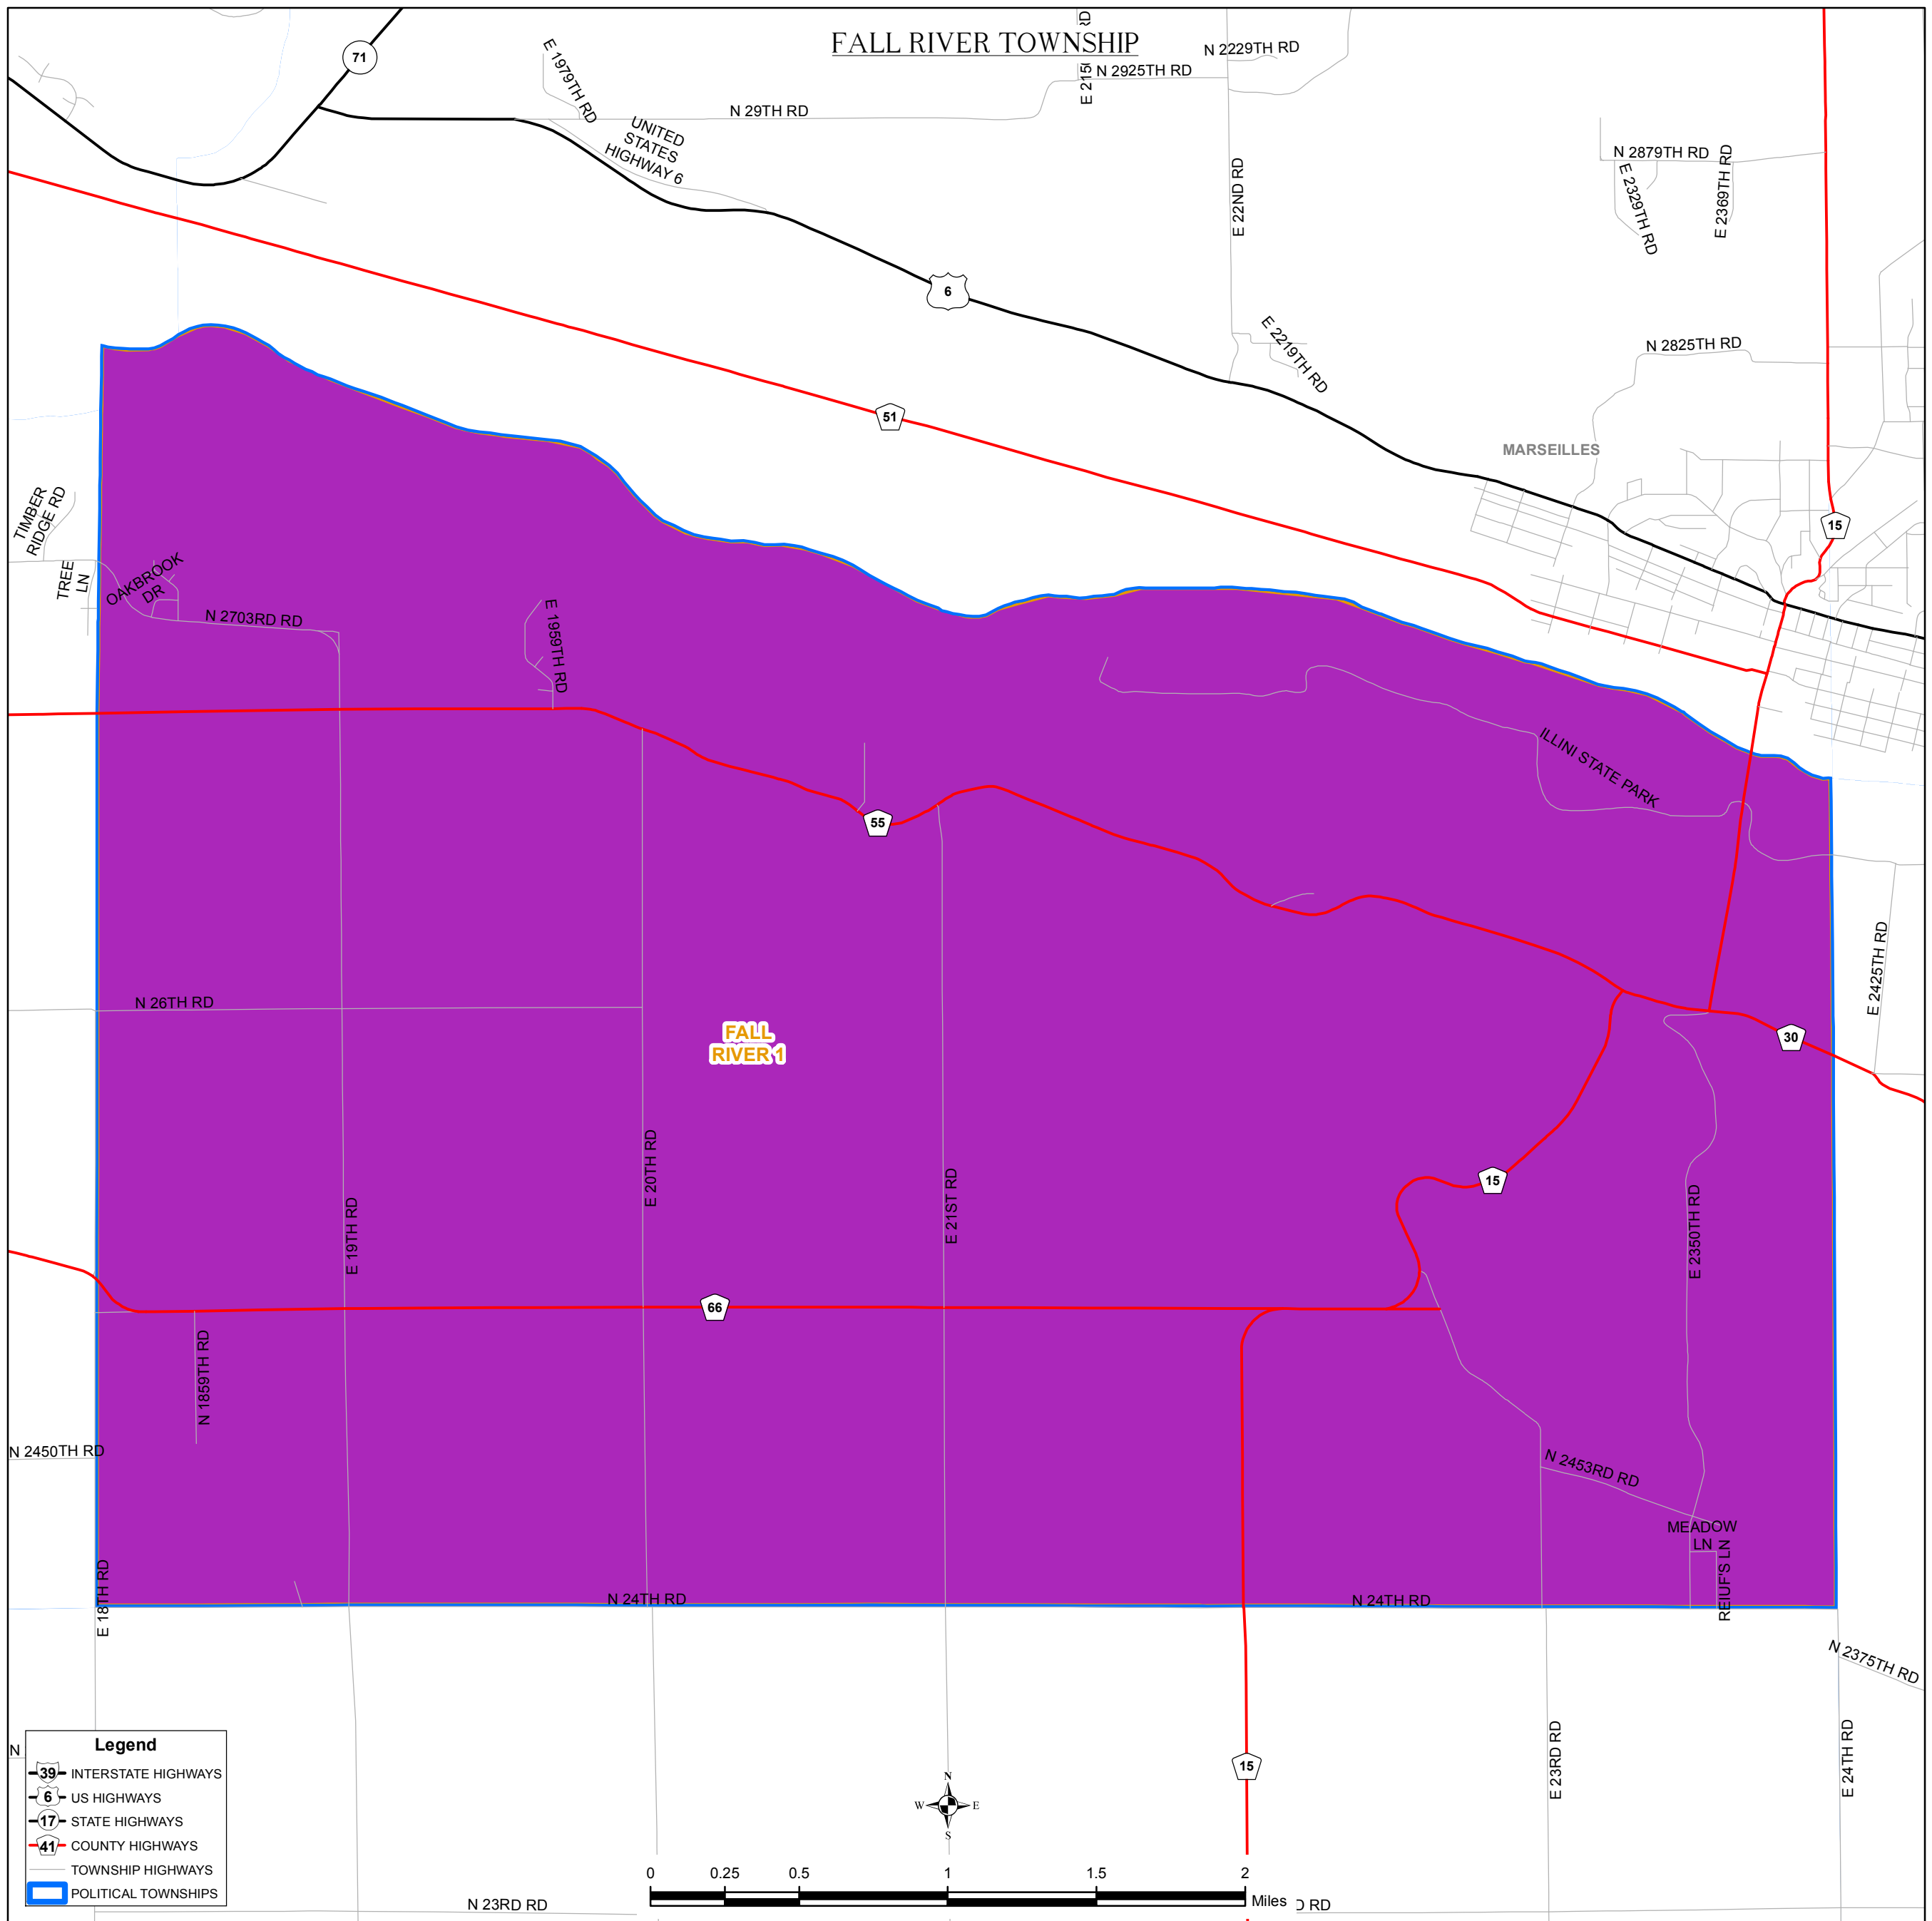

FALL RIVER TOWNSHIP

FALL RIVER 1

ILLINOI STATE PARK

MARSEILLES

Legend

- 39 INTERSTATE HIGHWAYS
- 6 US HIGHWAYS
- 17 STATE HIGHWAYS
- 41 COUNTY HIGHWAYS
- TOWNSHIP HIGHWAYS
- POLITICAL TOWNSHIPS