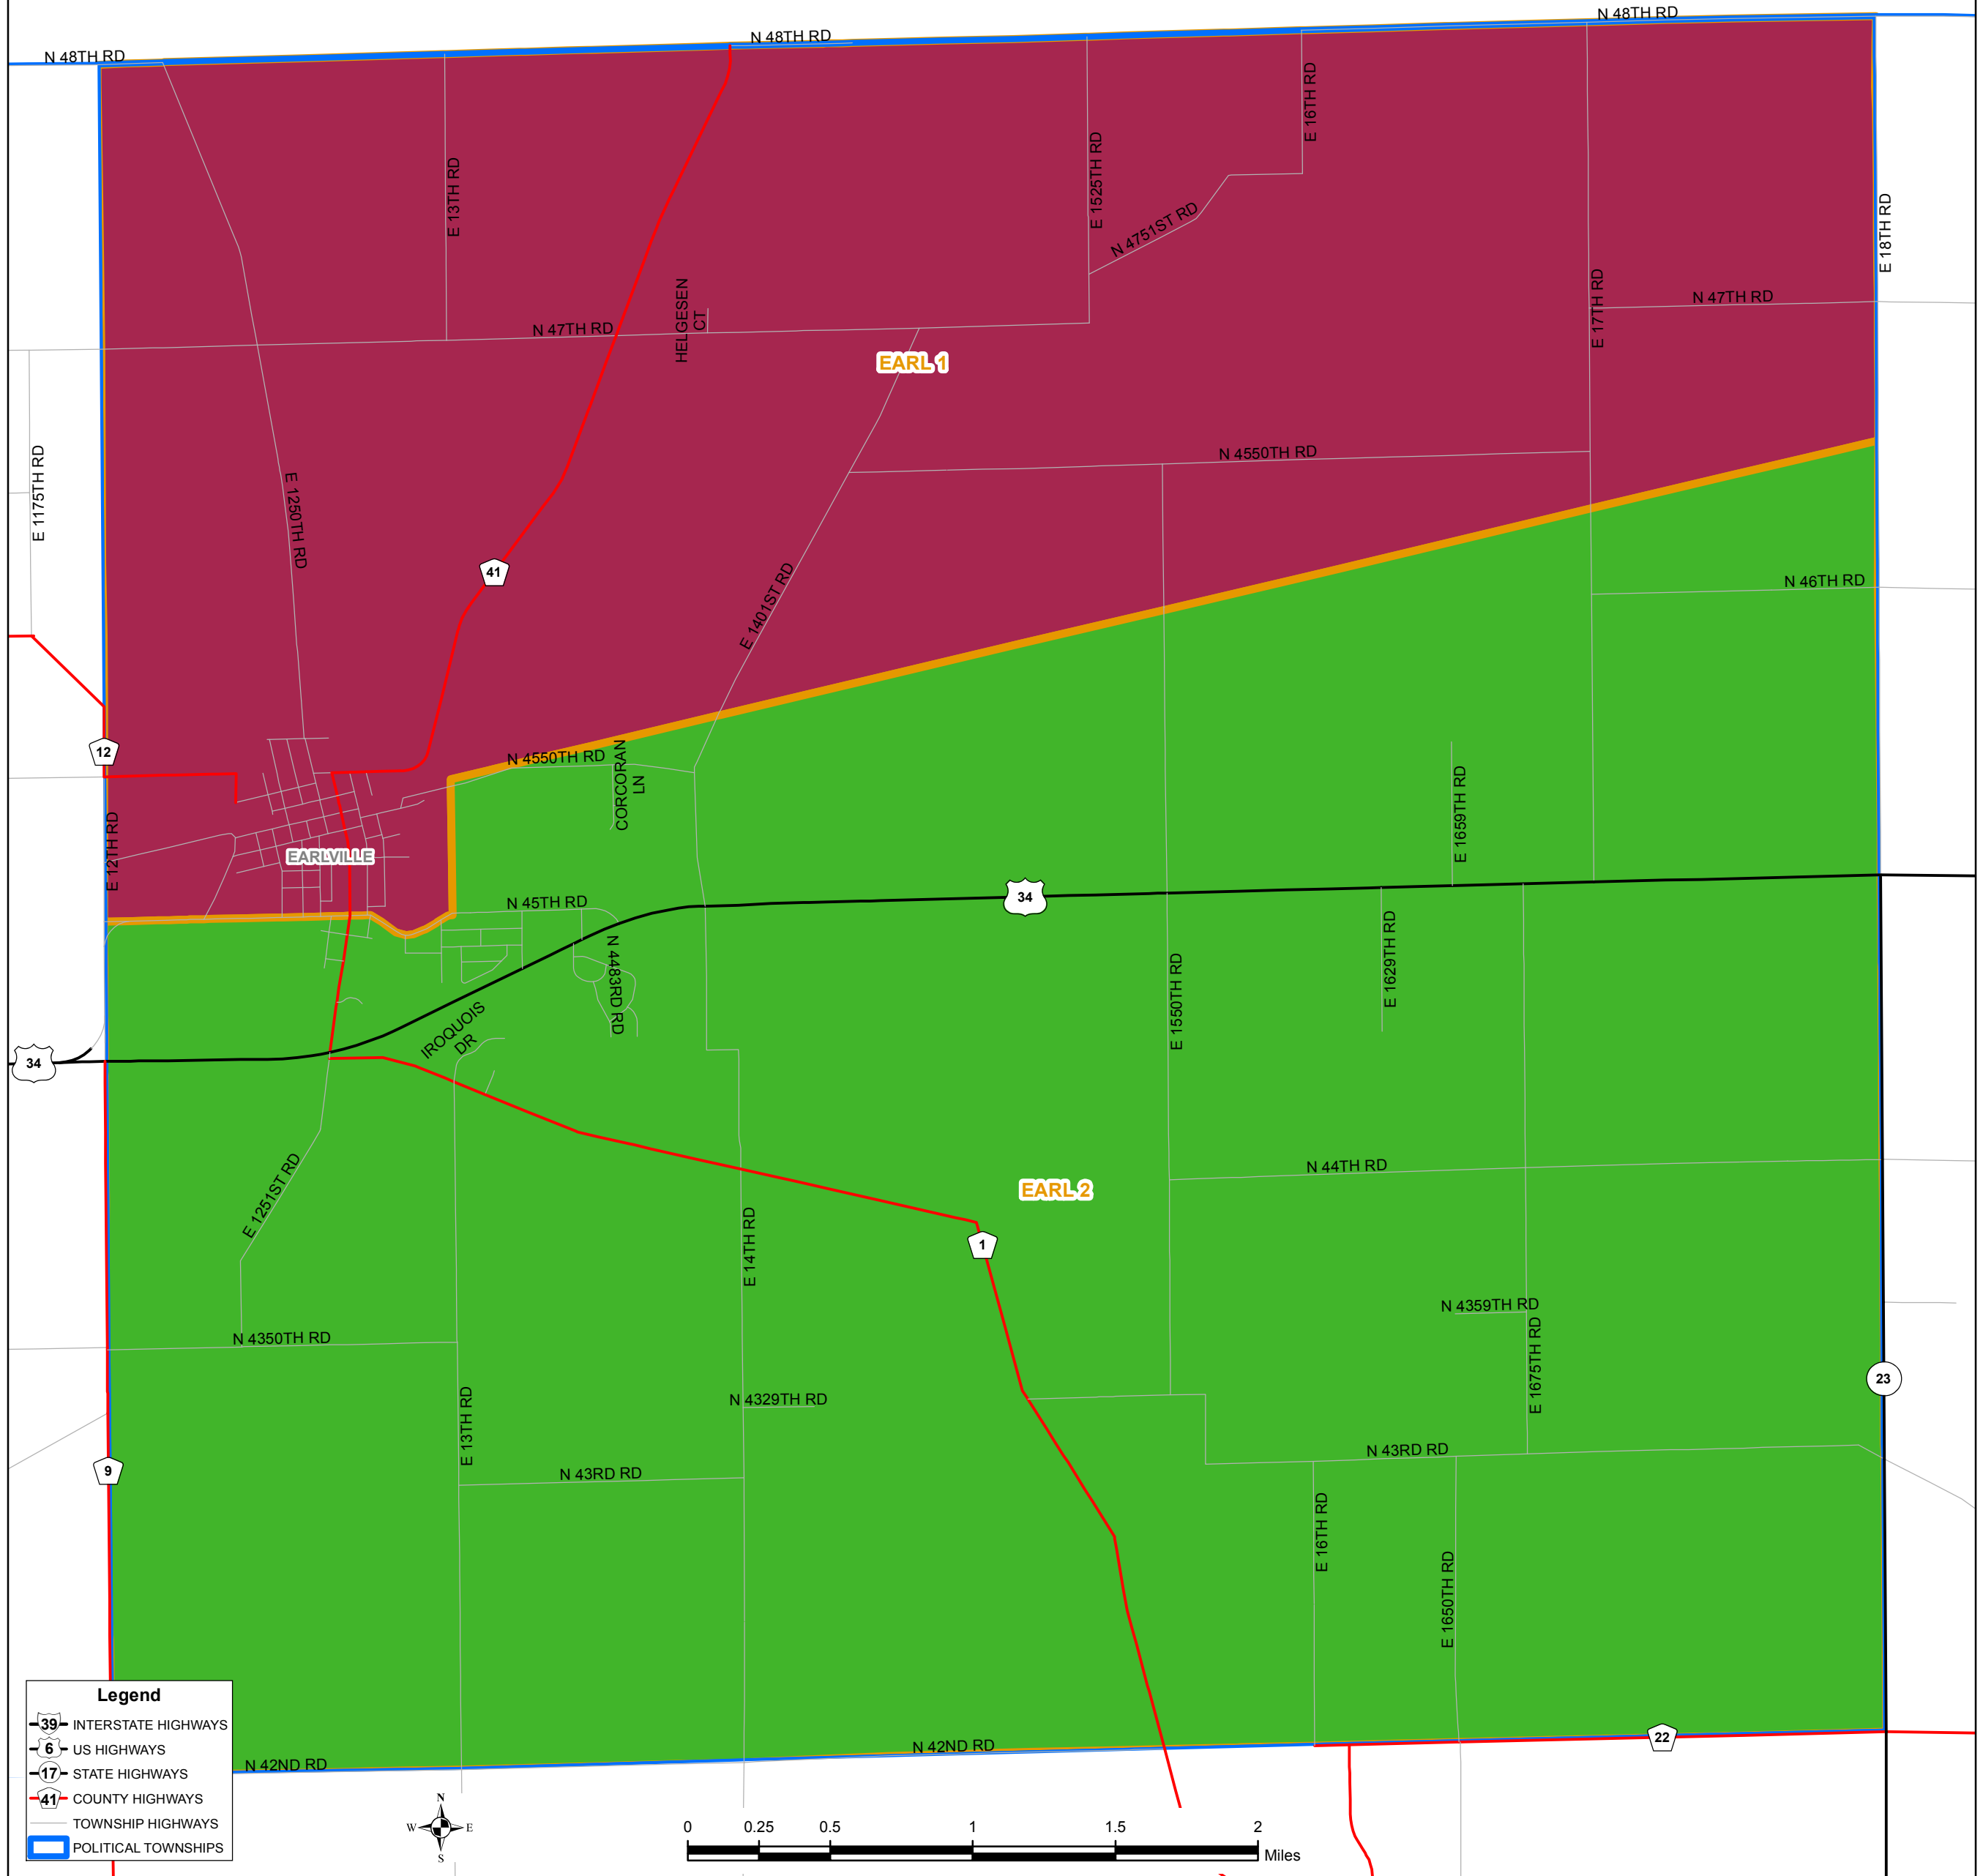

EARL TOWNSHIP

Legend

- 39 INTERSTATE HIGHWAYS
- 6 US HIGHWAYS
- 17 STATE HIGHWAYS
- 41 COUNTY HIGHWAYS
- TOWNSHIP HIGHWAYS
- POLITICAL TOWNSHIPS