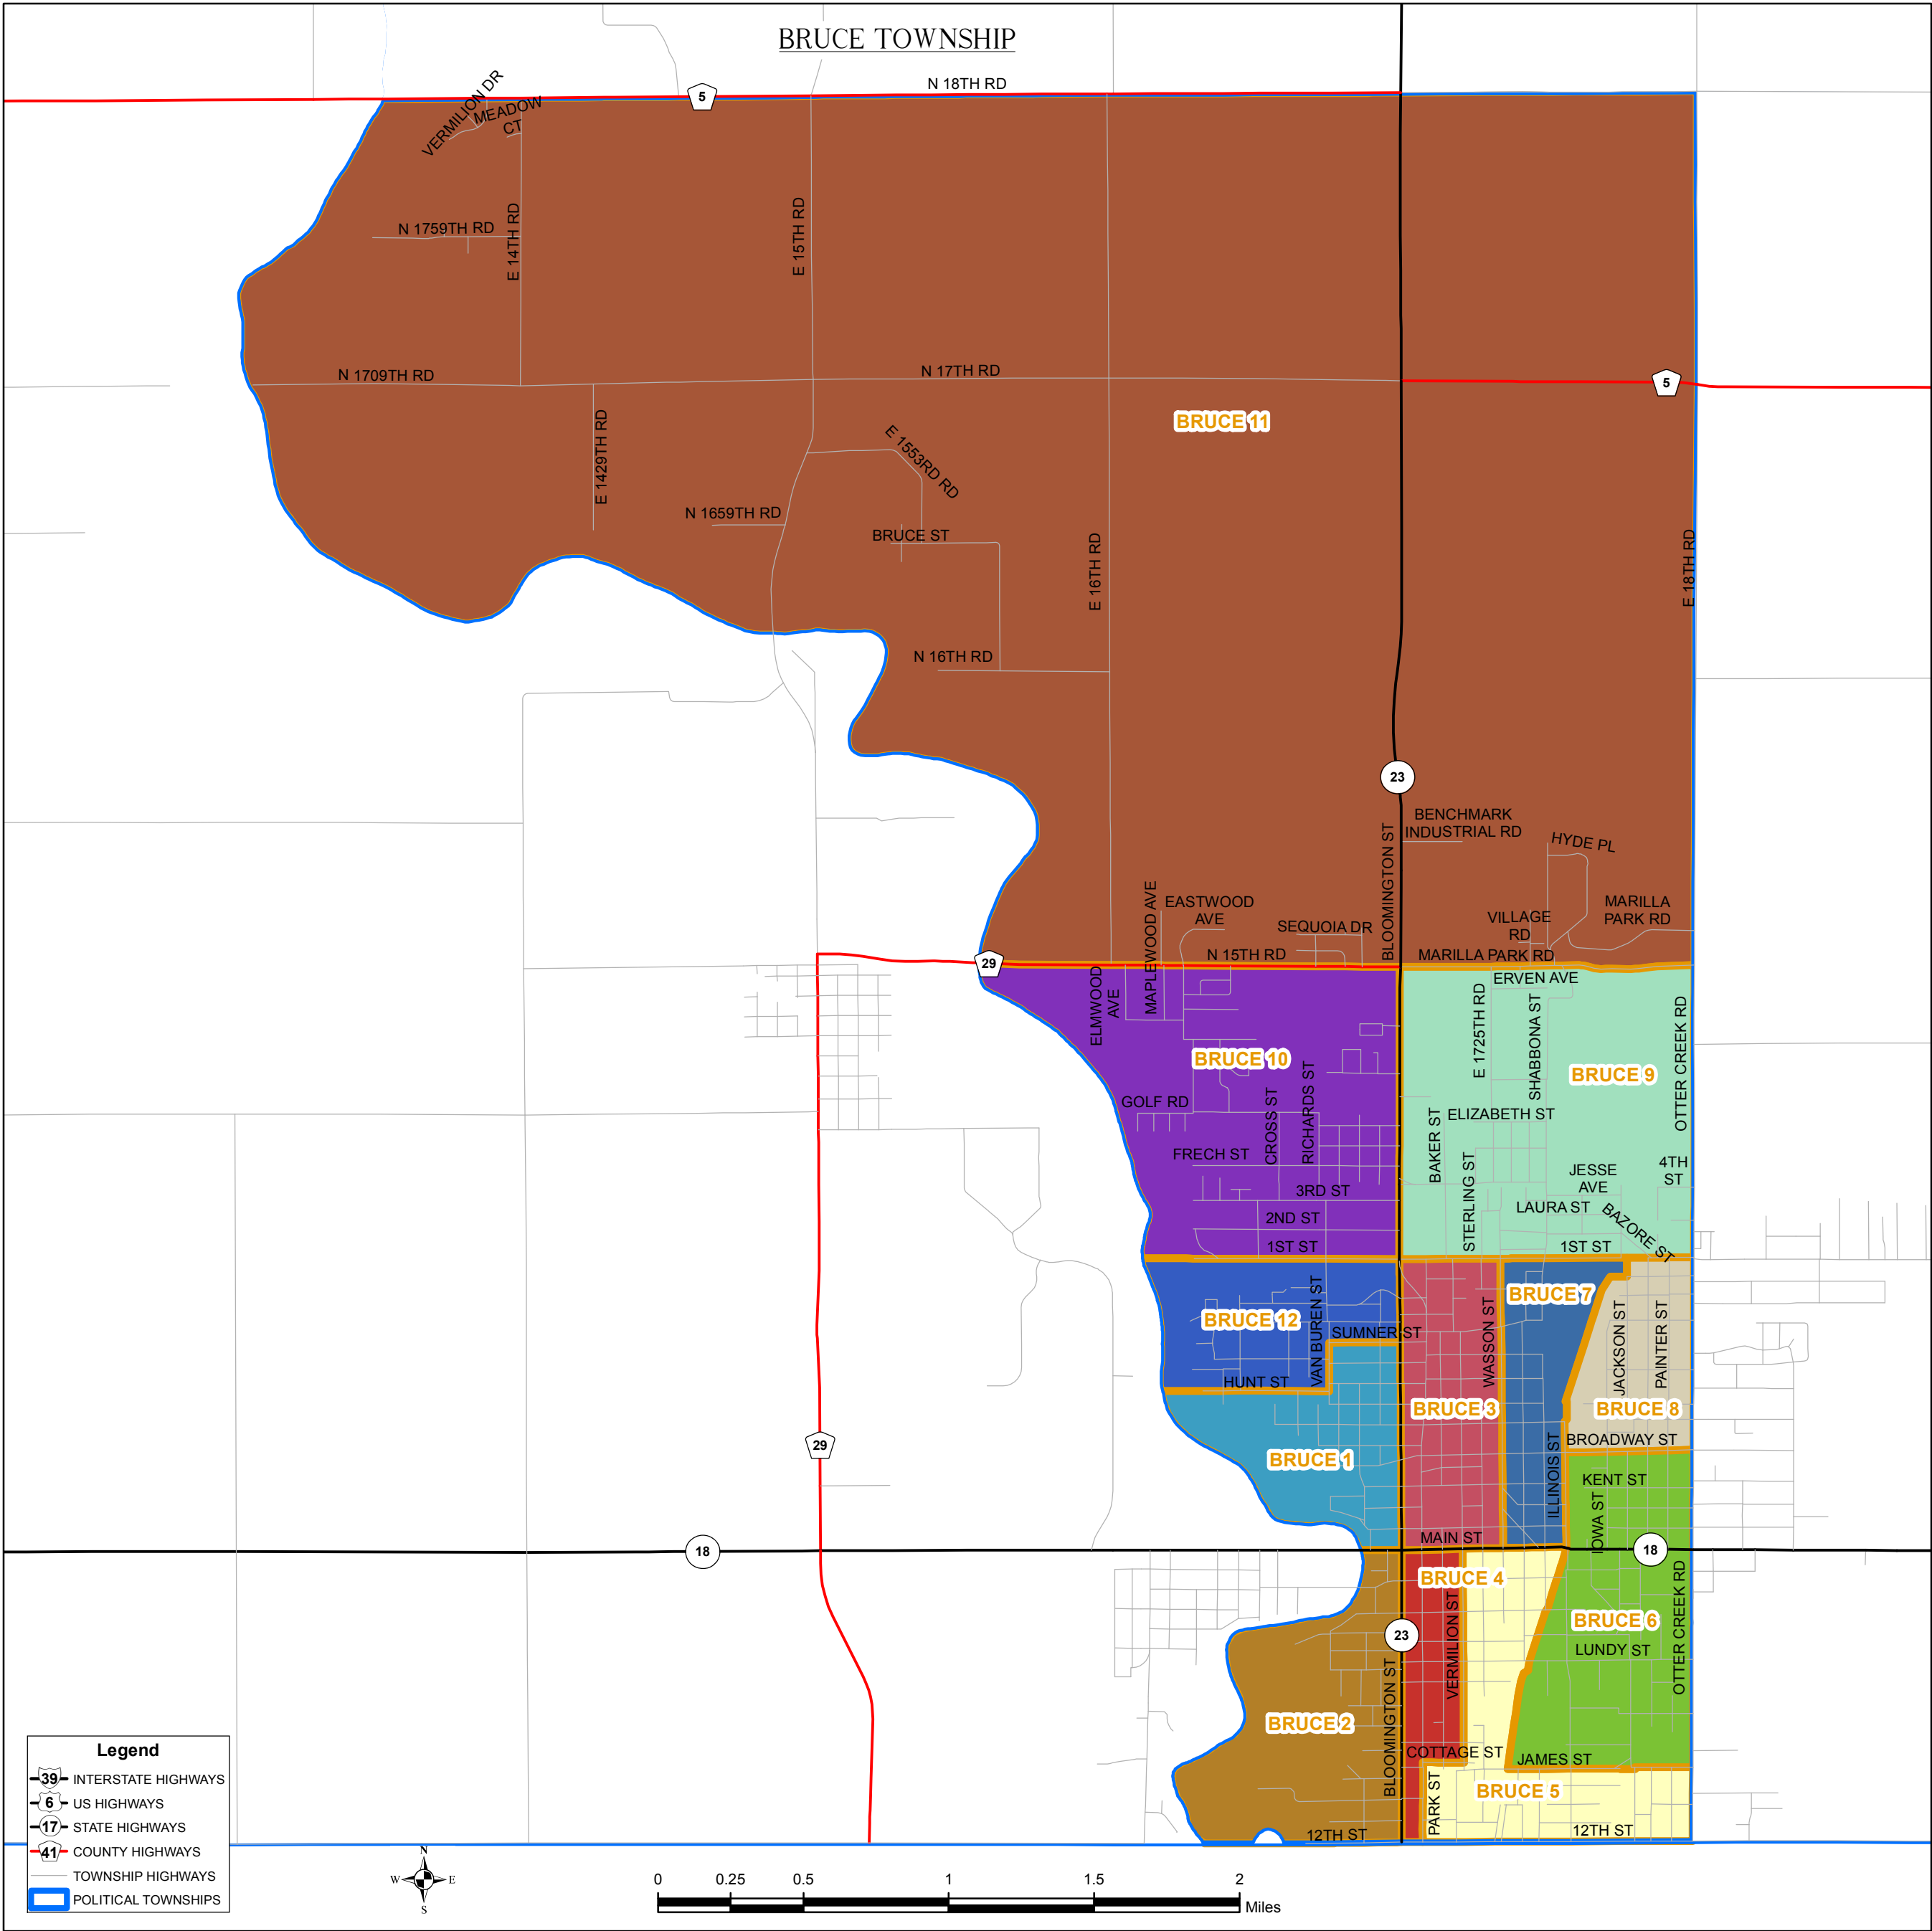

BRUCE TOWNSHIP

Legend

- 39 INTERSTATE HIGHWAYS
- 6 US HIGHWAYS
- 17 STATE HIGHWAYS
- 41 COUNTY HIGHWAYS
- TOWNSHIP HIGHWAYS
- POLITICAL TOWNSHIPS