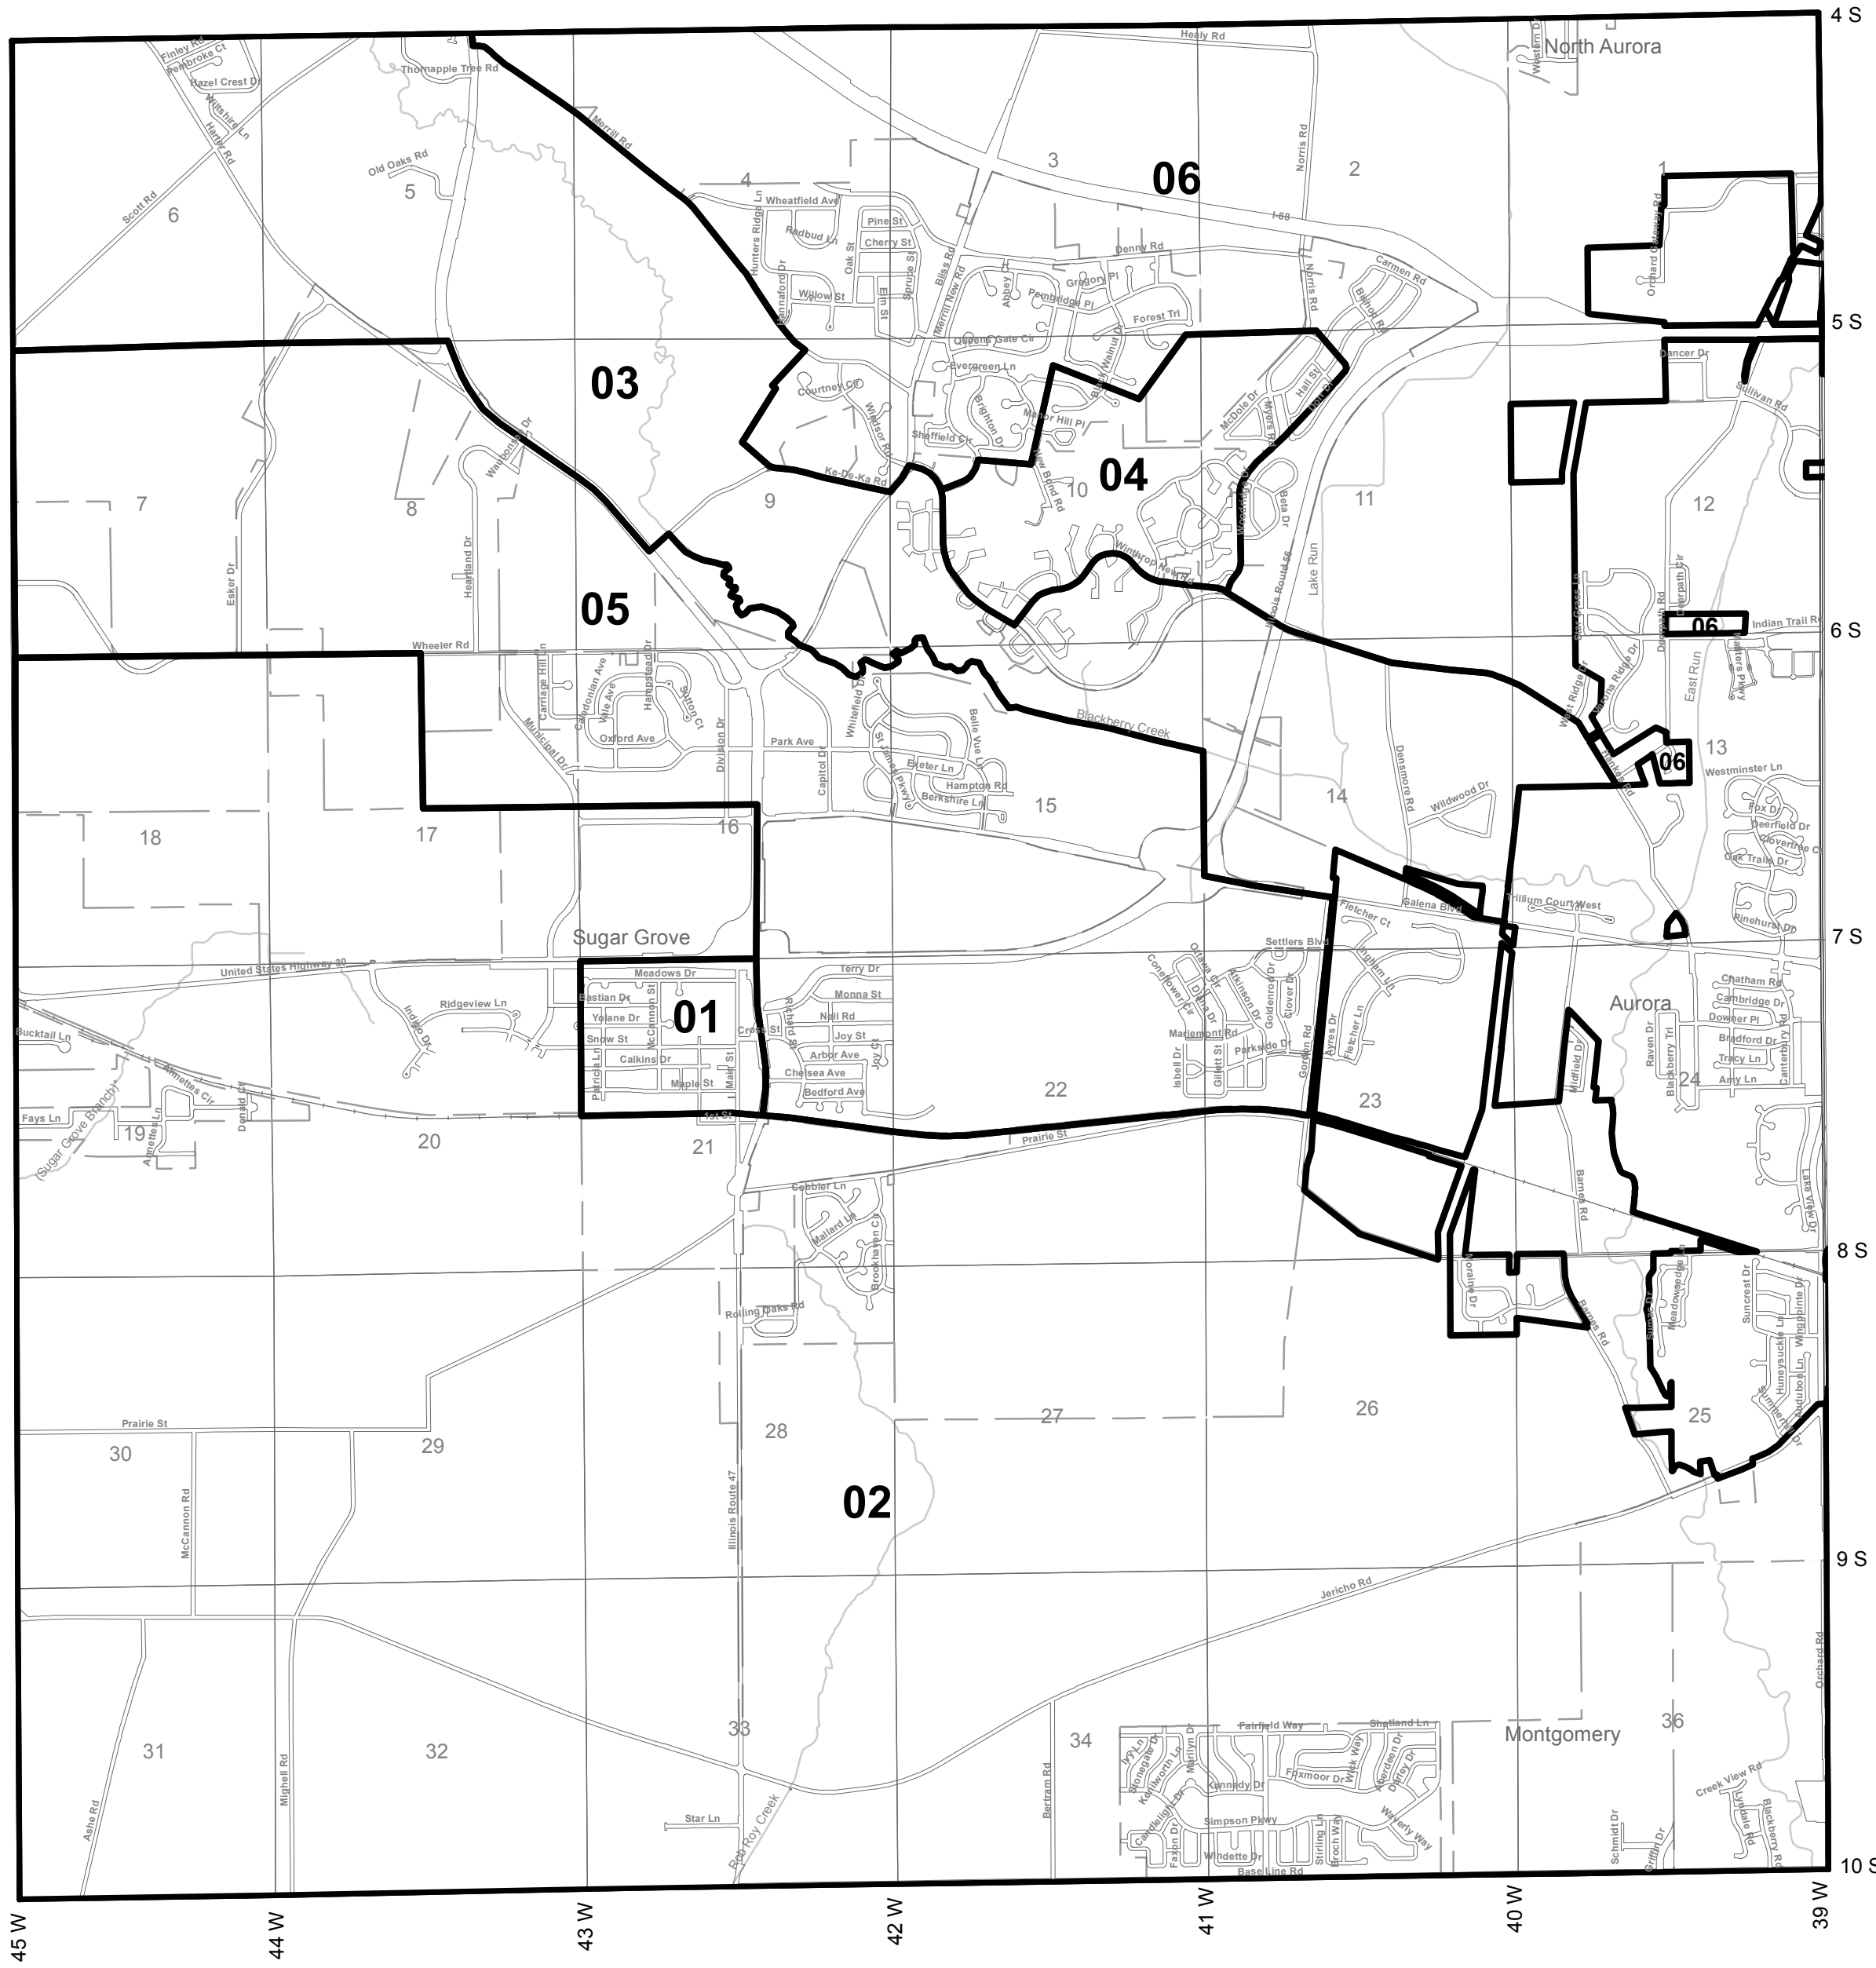

SUGAR GROVE

W . 1/2

E . 1/2

SUGAR GROVE

Township Precinct Map

Issued by:

John A. Cunningham

Kane County Clerk
Geneva, Illinois 60134

August 2008

 Precinct Boundary Lines

Precinct	Congress	State Senate	State Representative	County Board
Sugar Grove 1	14	25	50	05
Sugar Grove 2	14	25	50	05
Sugar Grove 3	14	25	50	05
Sugar Grove 4	14	25	50	05
Sugar Grove 5	14	25	50	05
Sugar Grove 6	14	25	50	05

Scale