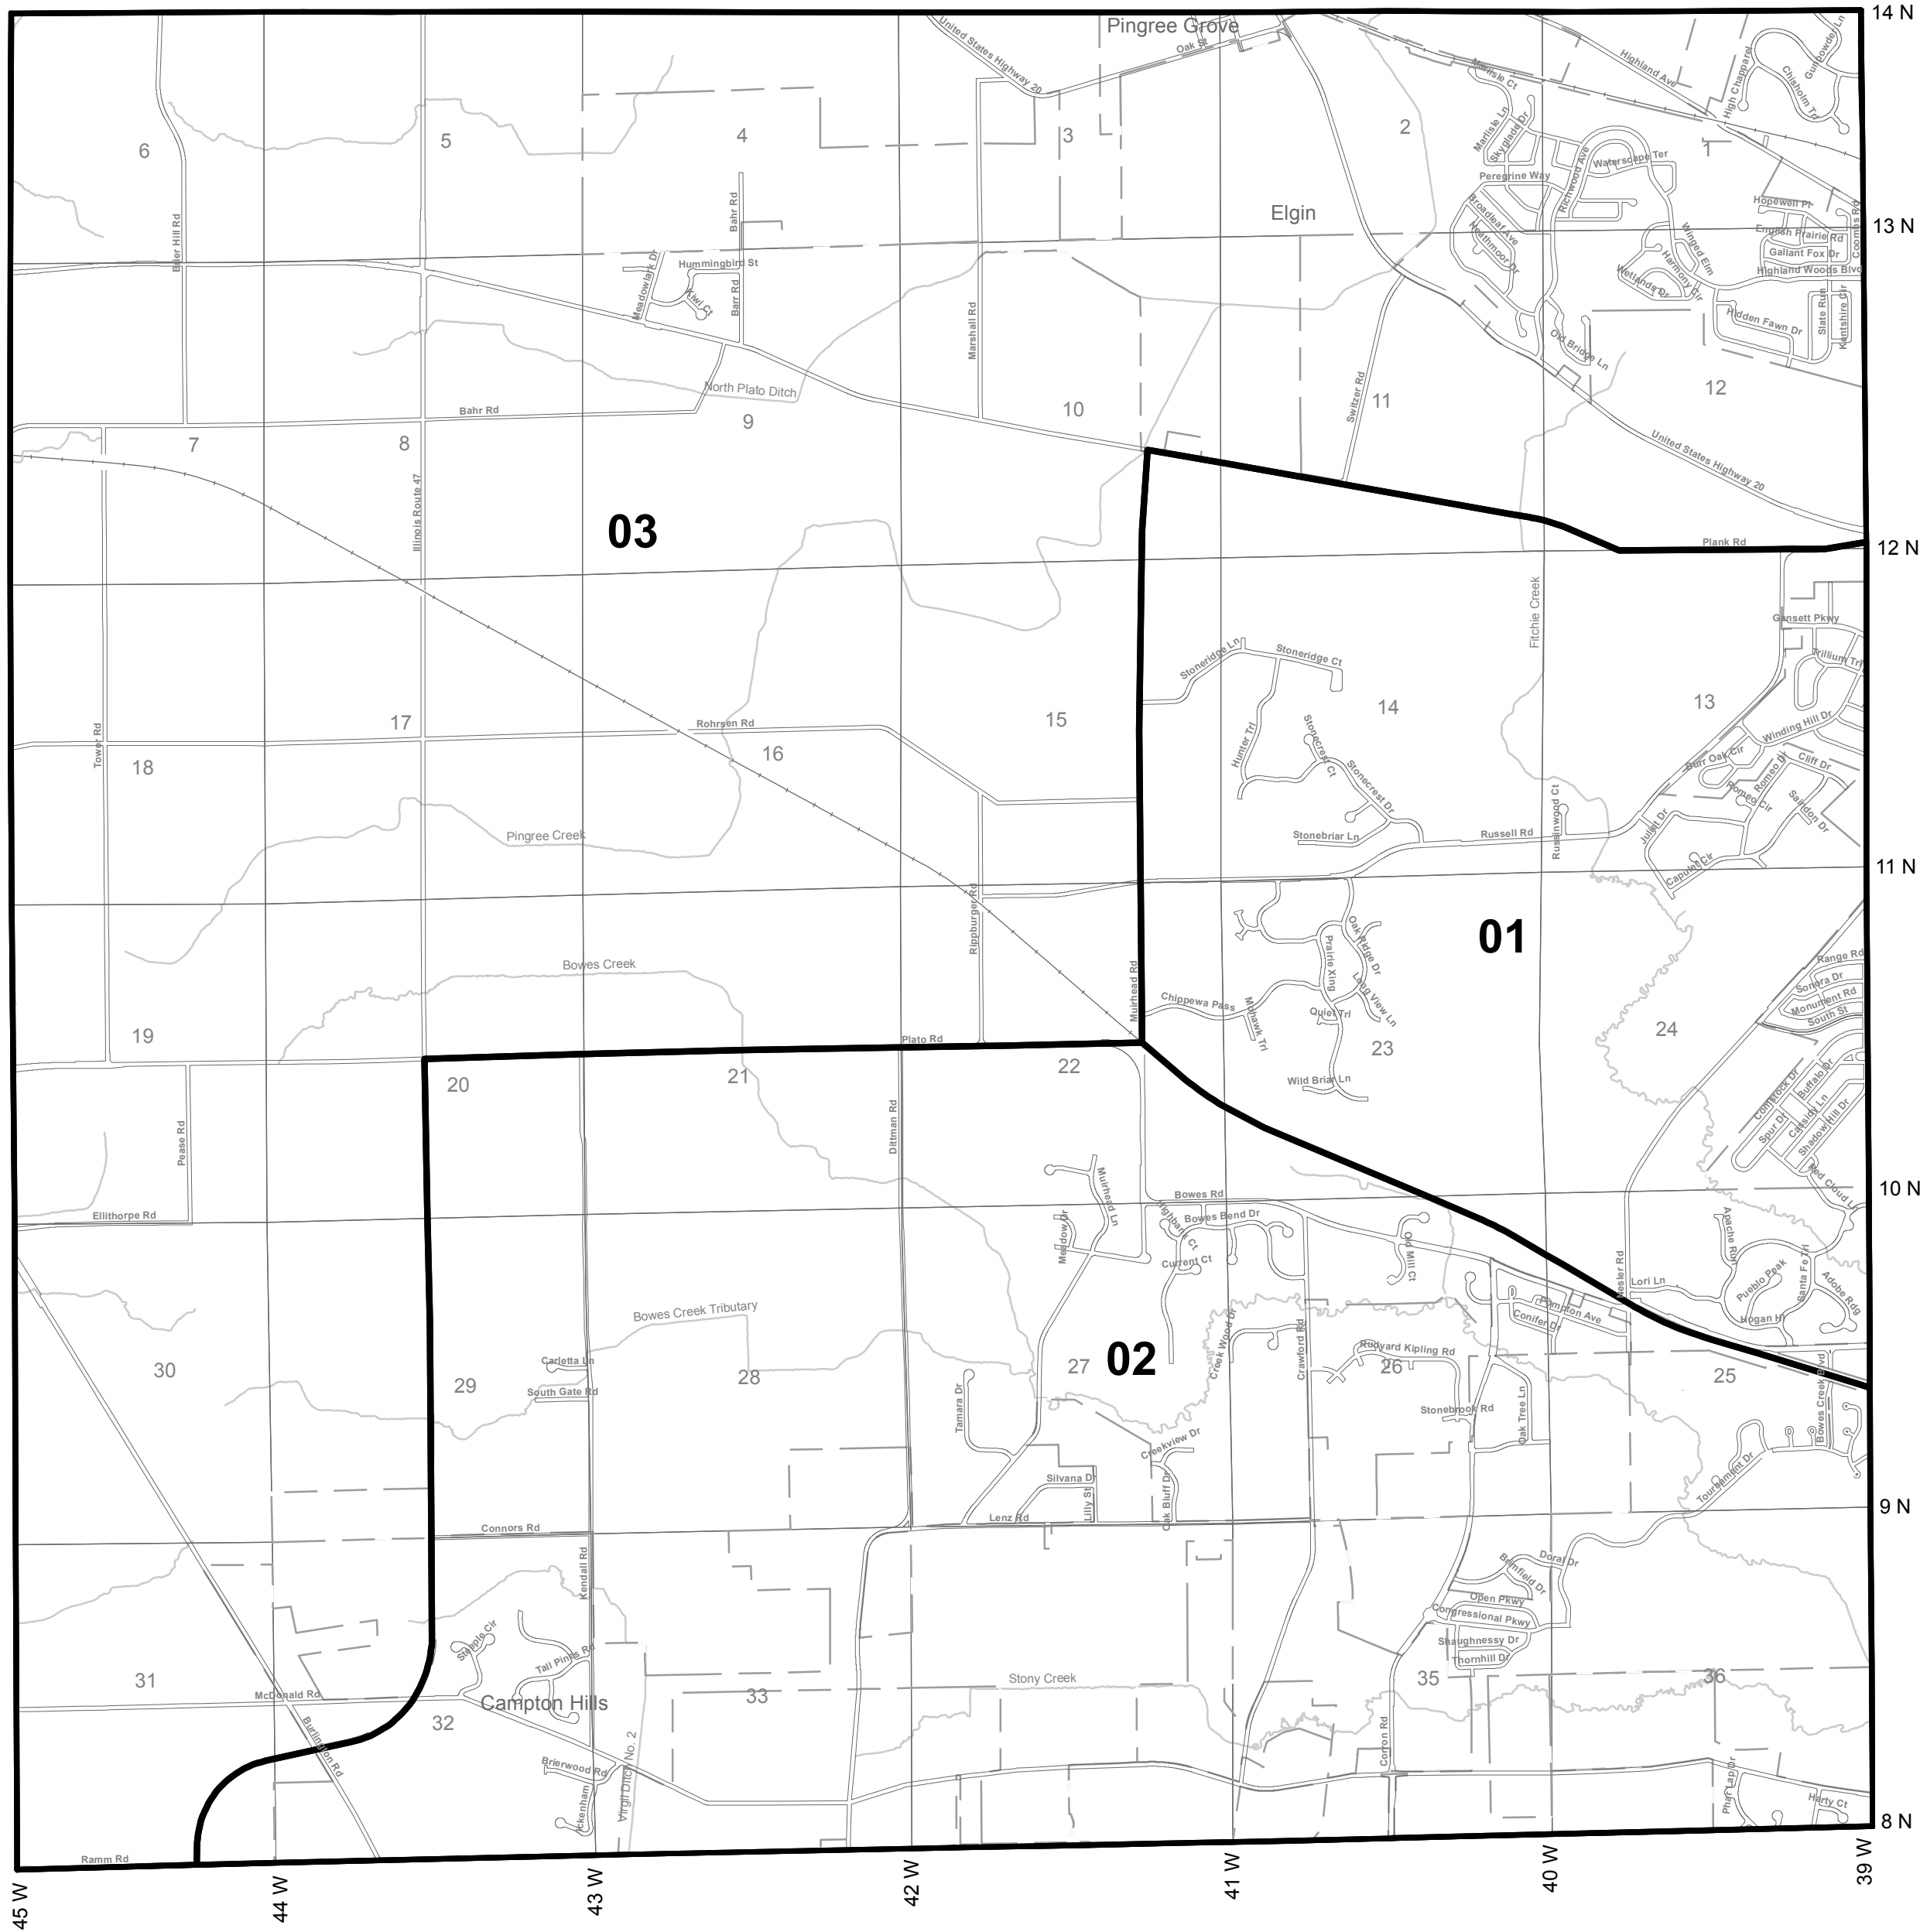

PLATO

W . 1/2

E . 1/2

PLATO

Township Precinct Map

Issued by:

John A. Cunningham

Kane County Clerk
Geneva, Illinois 60134

August 2008

 Precinct Boundary Lines

Precinct	Congress	State Senate	State Representative	County Board
Plato 1	14	33	65	15
Plato 2	14	35	70	15
Plato 3	14	33	65	15
Plato 3	14	35	70	15

North

Scale

2,500

5,000

Feet