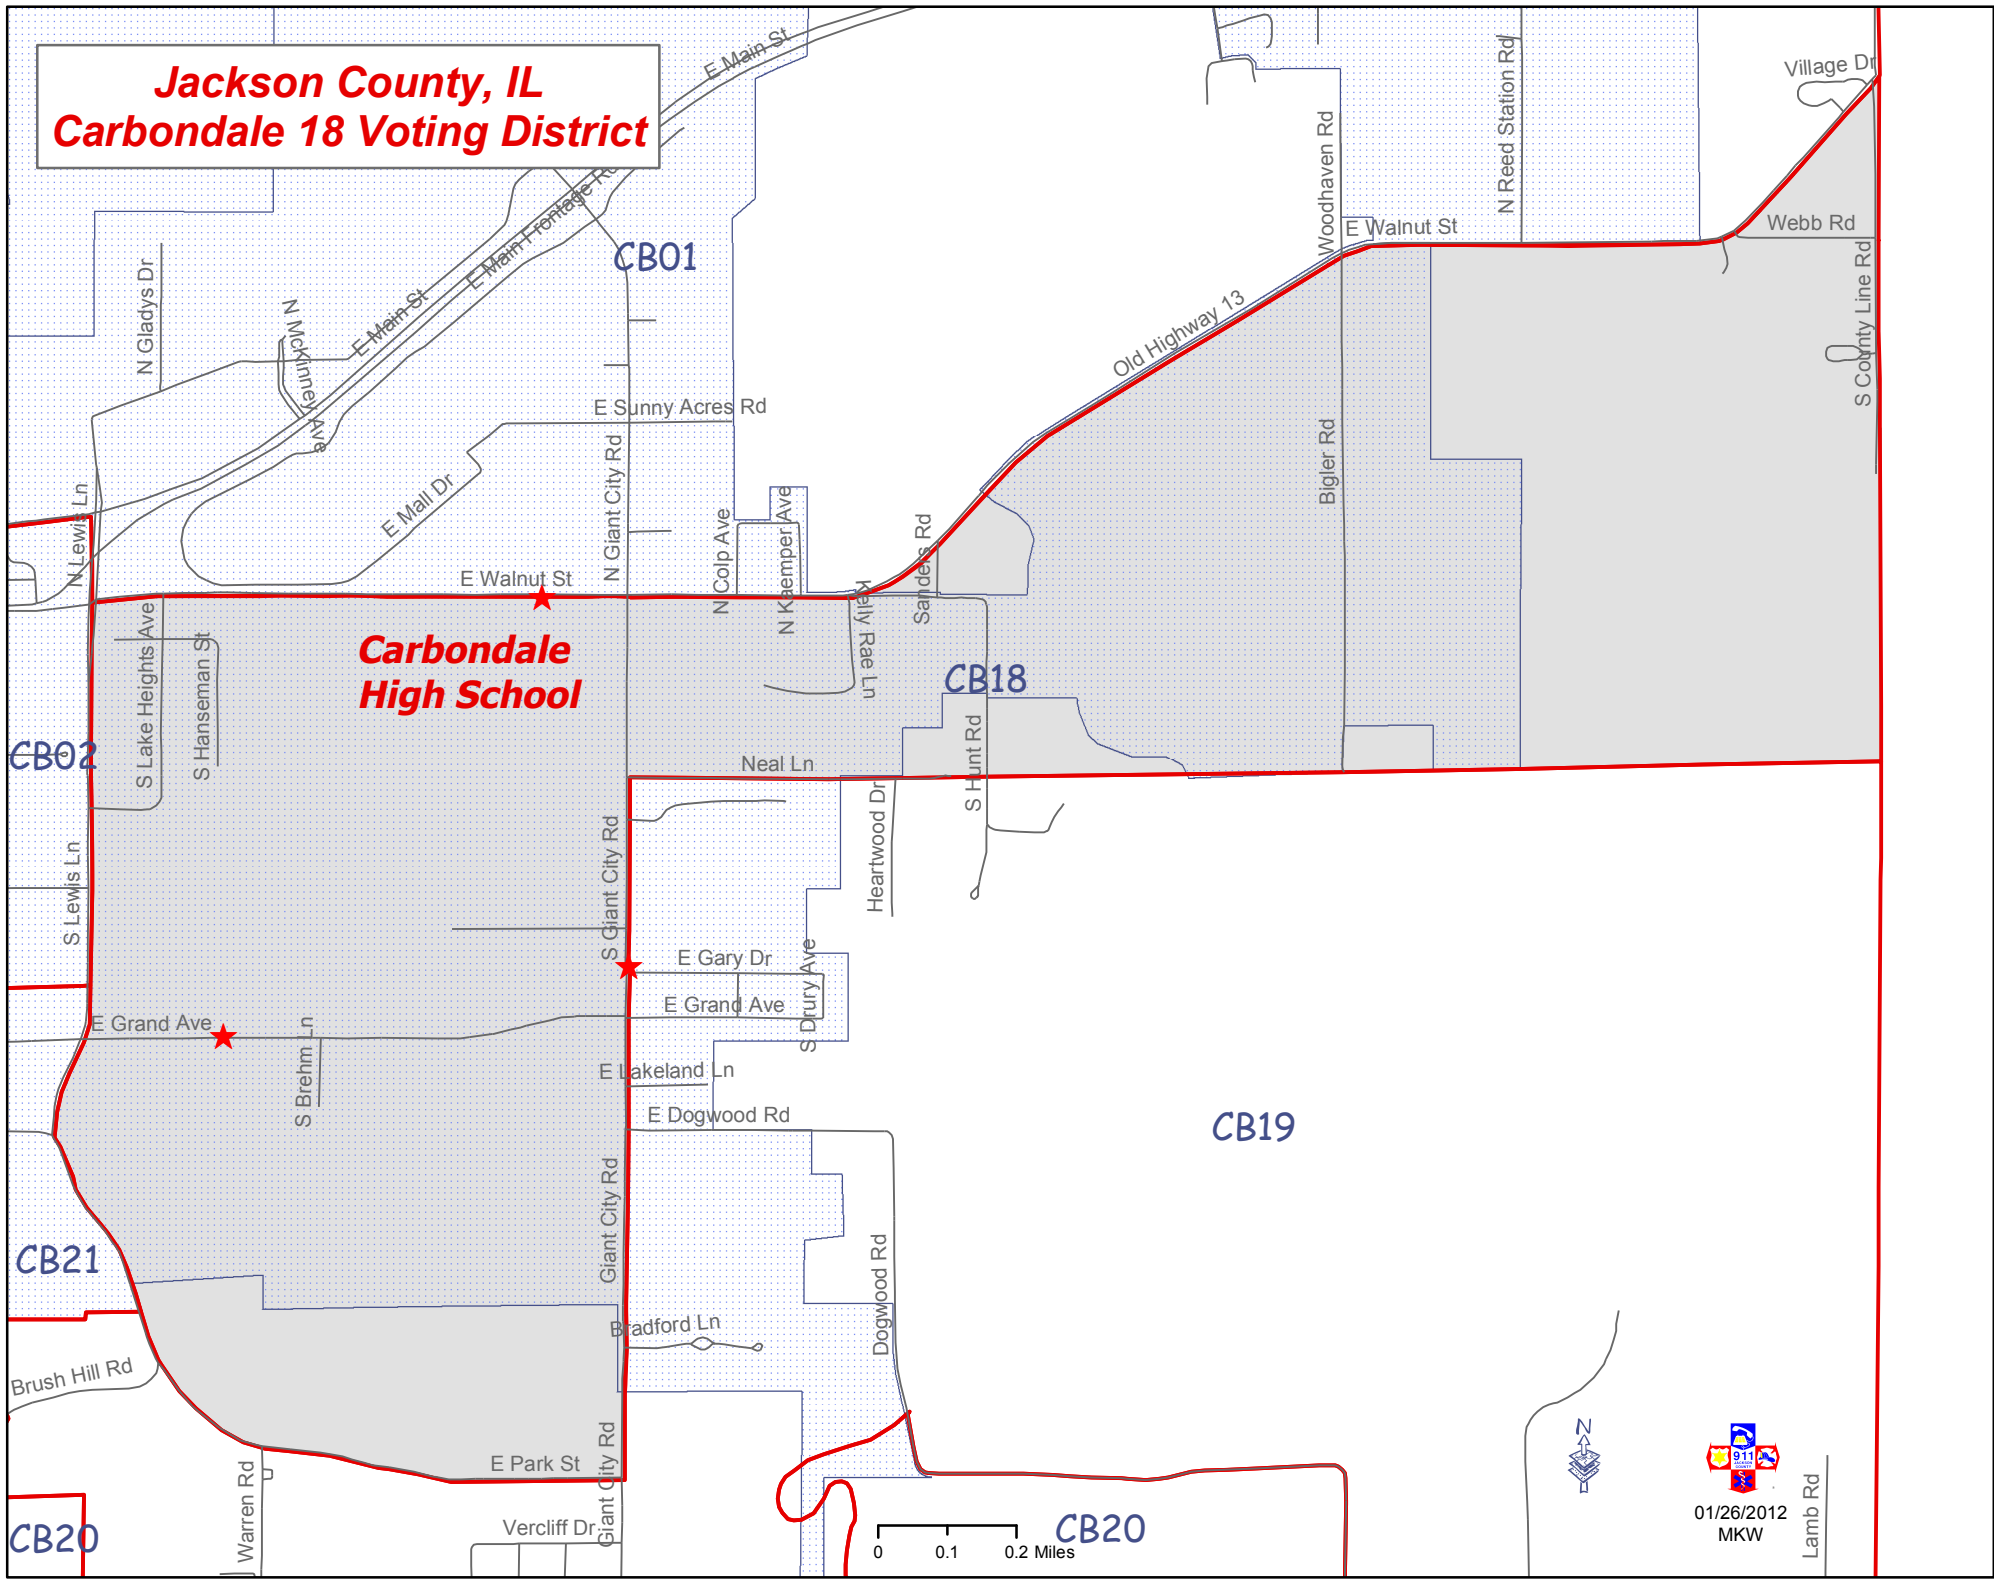

**Jackson County, IL**  
**Carbondale 18 Voting District**

01/26/2012  
MKW

Lamb Rd