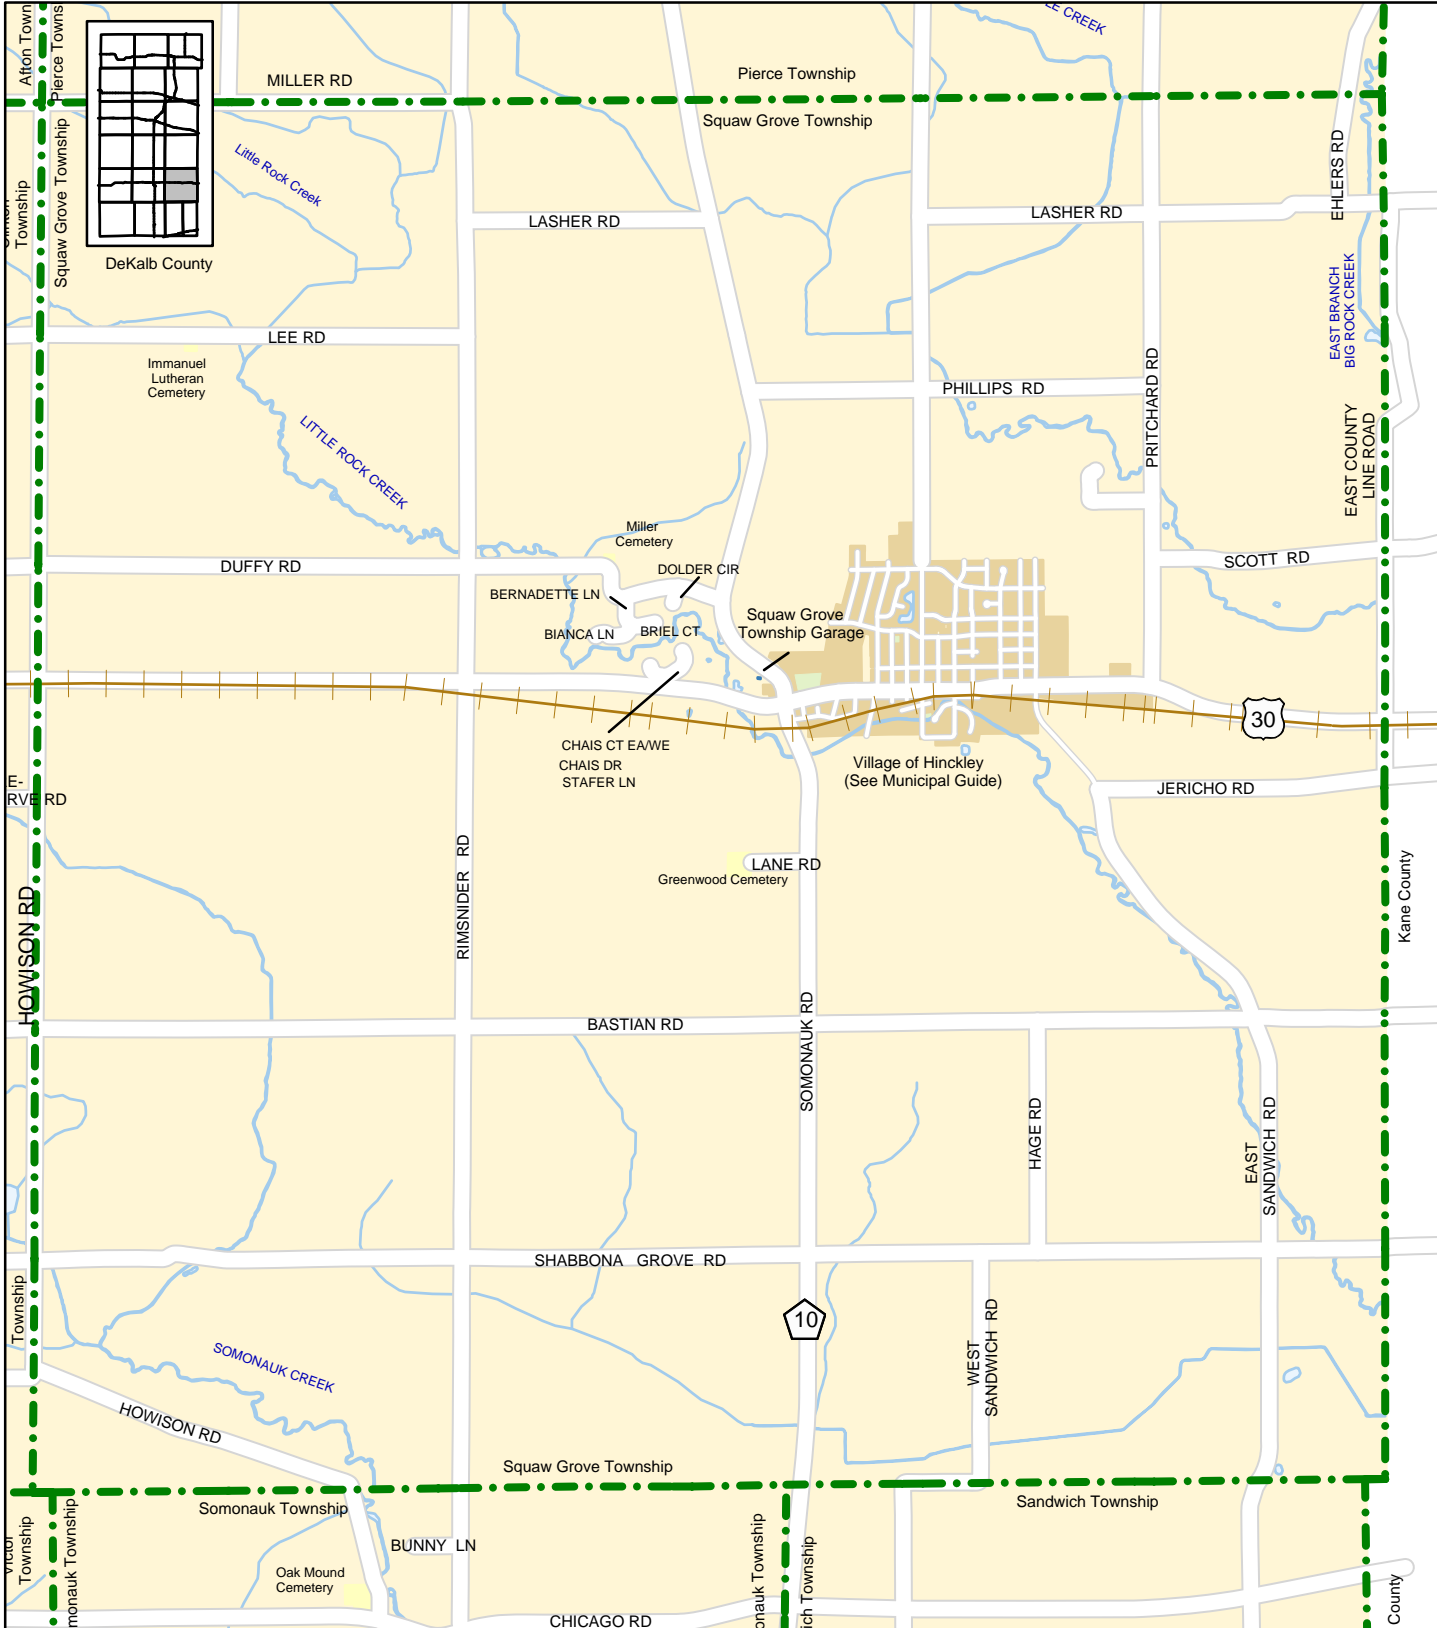

4-B

4-C

5-A

5-B

5-C

6-A

H-1

H-2

H-3

I-1

I-2

I-3

J-1

DeKalb County Government
 Information Management Office
 110 East Sycamore Street
 Sycamore, IL 60178
 815-895-1643

view at www.dekalbcounty.org

Squaw Grove Township

Pop. 2,802

Population data is from the 2010 U.S. Census.

Updated: November 2012 BH
 Printed: November 2012