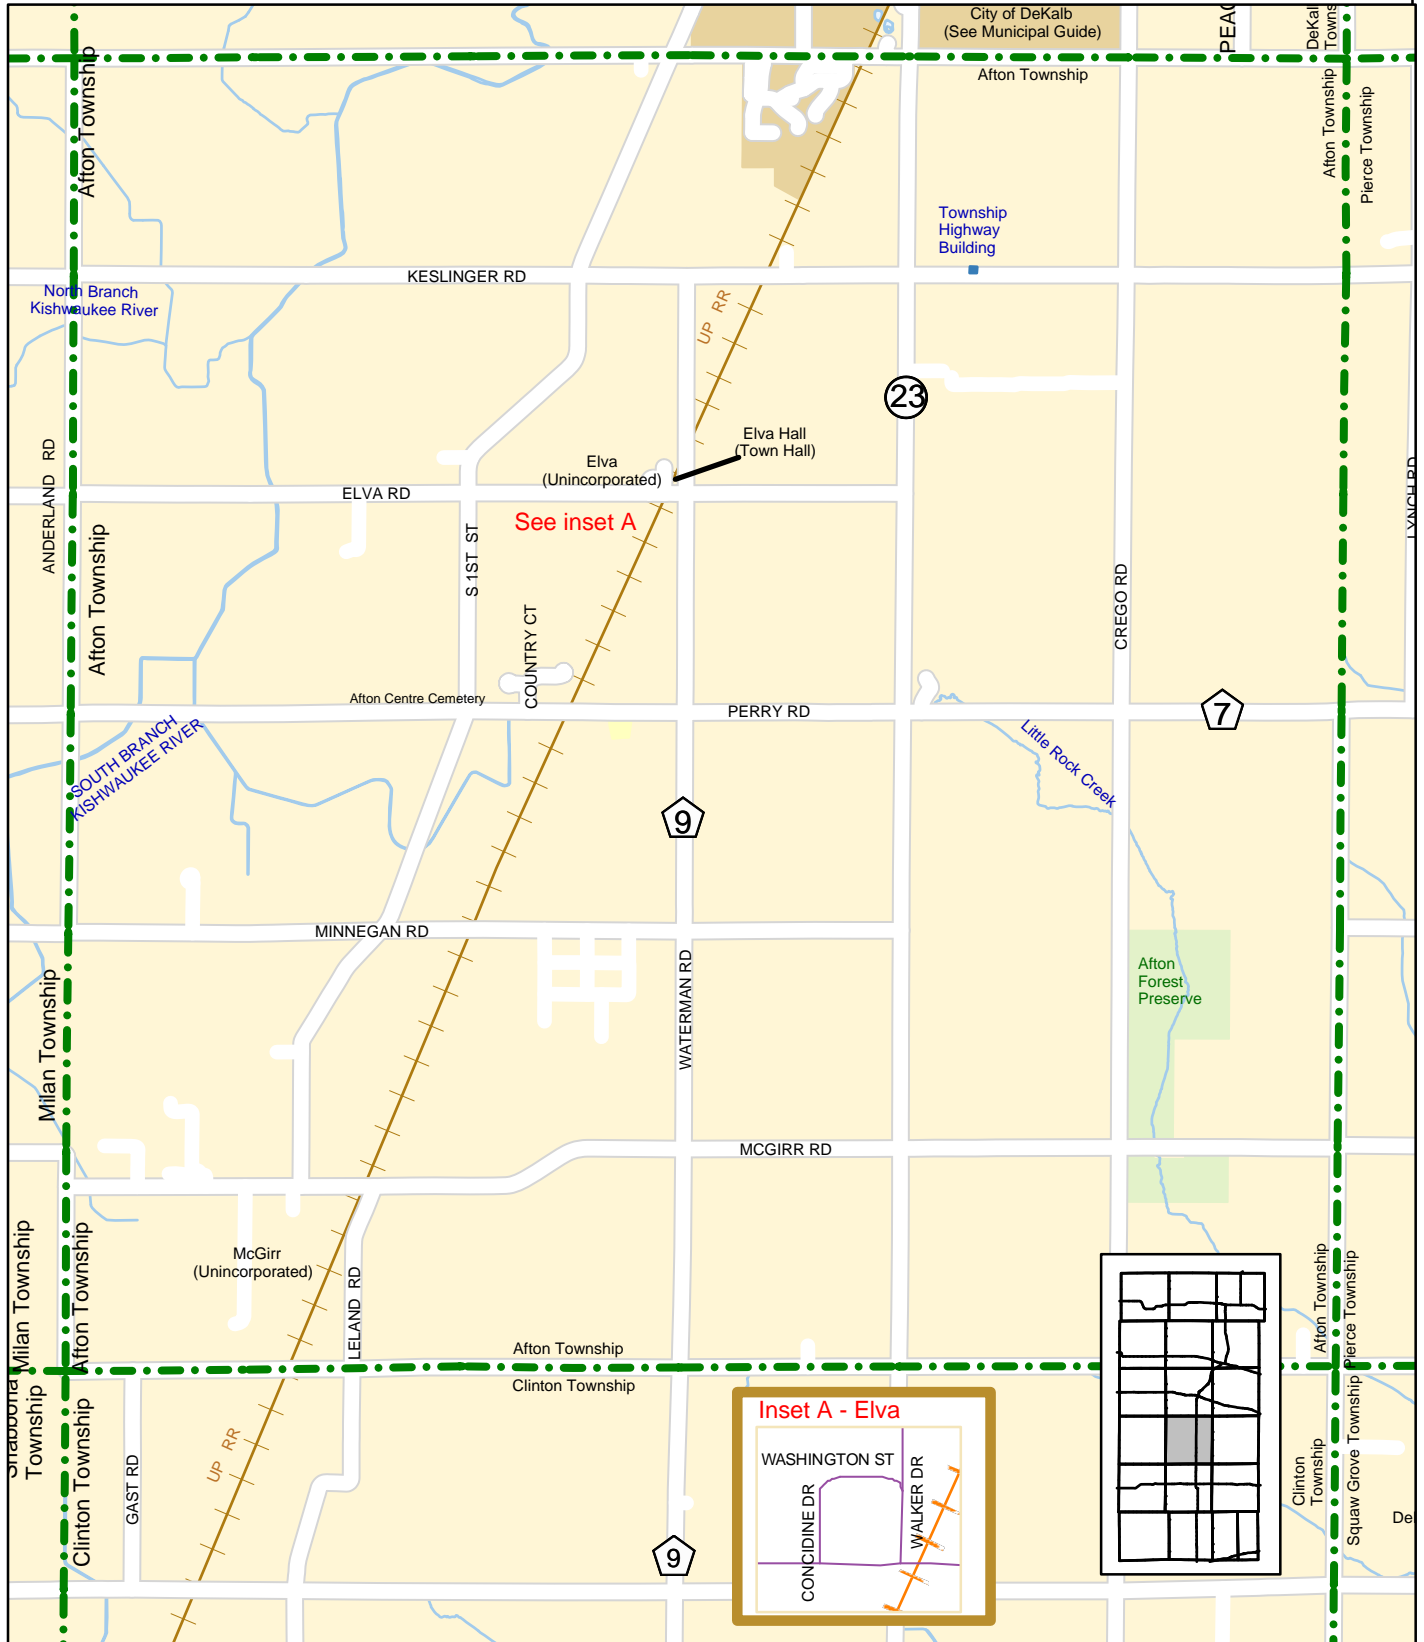

2-C

3-A

3-B

3-C

4-A

4-B

F-2

F-3

G-1

G-2

G-3

H-1

H-2

See inset A

DeKalb County Government  
 Information Management Office  
 110 East Sycamore Street  
 Sycamore, IL 60178  
 815-895-1643

view at [www.dekalbcounty.org](http://www.dekalbcounty.org)

# Afton Township

Pop. 861

Population data is from the 2010 U.S.Census.

Updated: November 2012 BH  
 Printed: November 2012