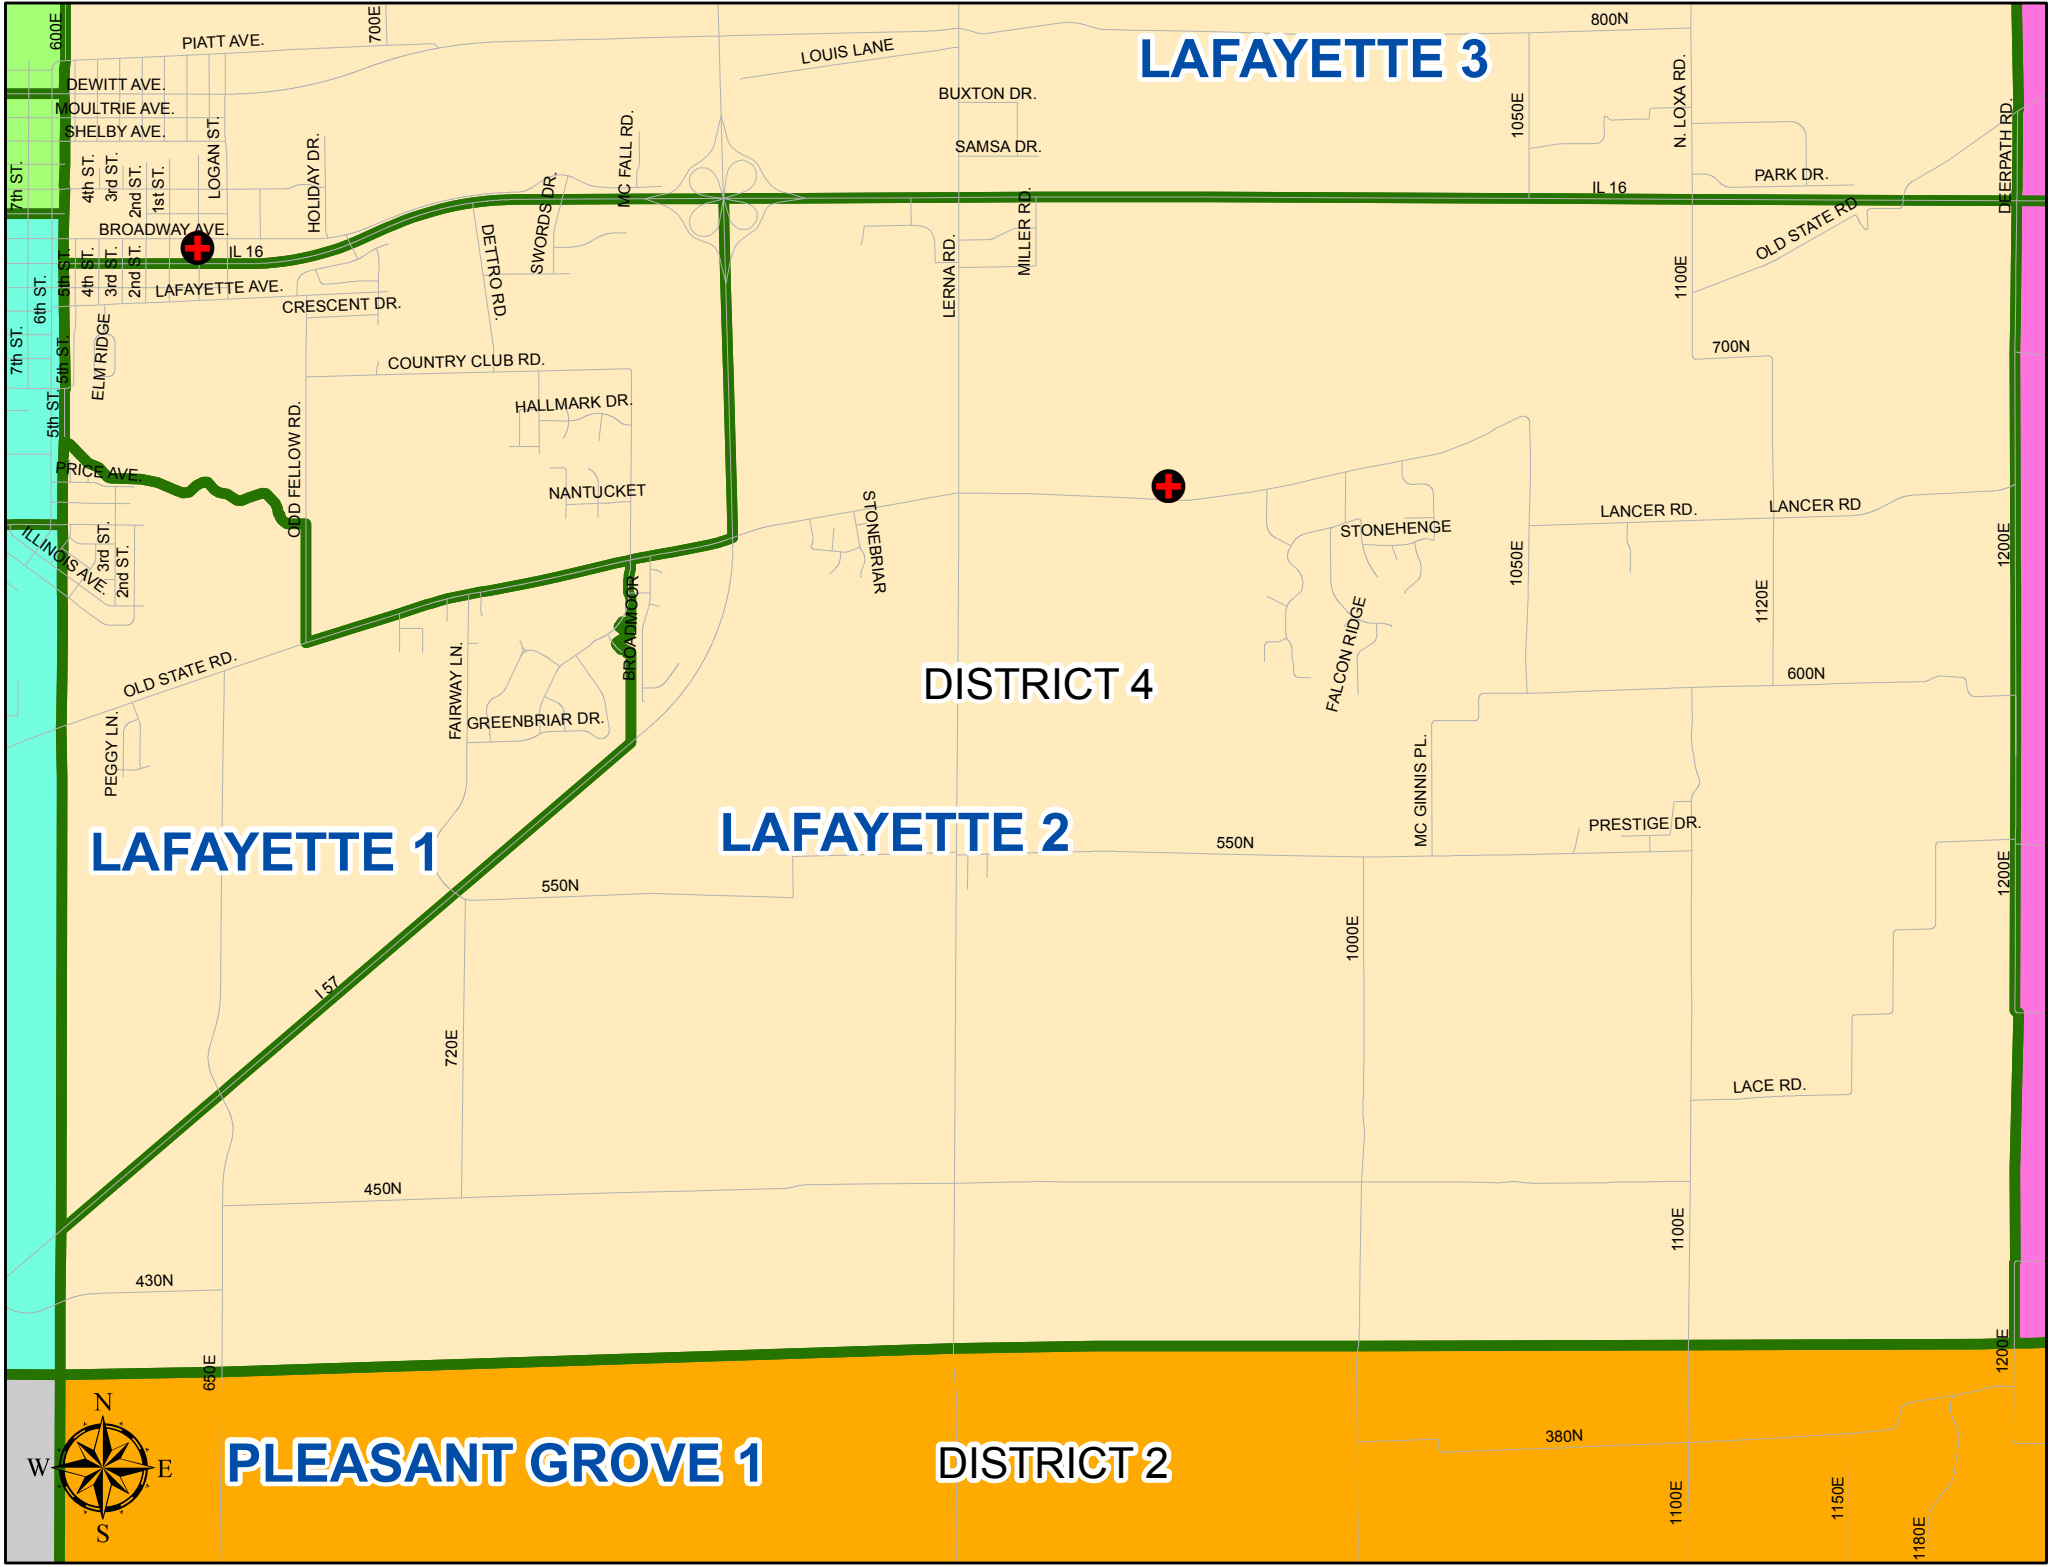

# LAFAYETTE 3

# LAFAYETTE 1

# DISTRICT 2

PIATT AVE.

700E

LOUIS LANE

800N

LAFAYETTE 3

DEWITT AVE.

MOULTRIE AVE.

BROADWAY AVE.

LAFAYETTE AVE.

CRESCENT DR.

LERNA RD.

MILLER RD.

1100E

OLD STATE RD.

7th ST.